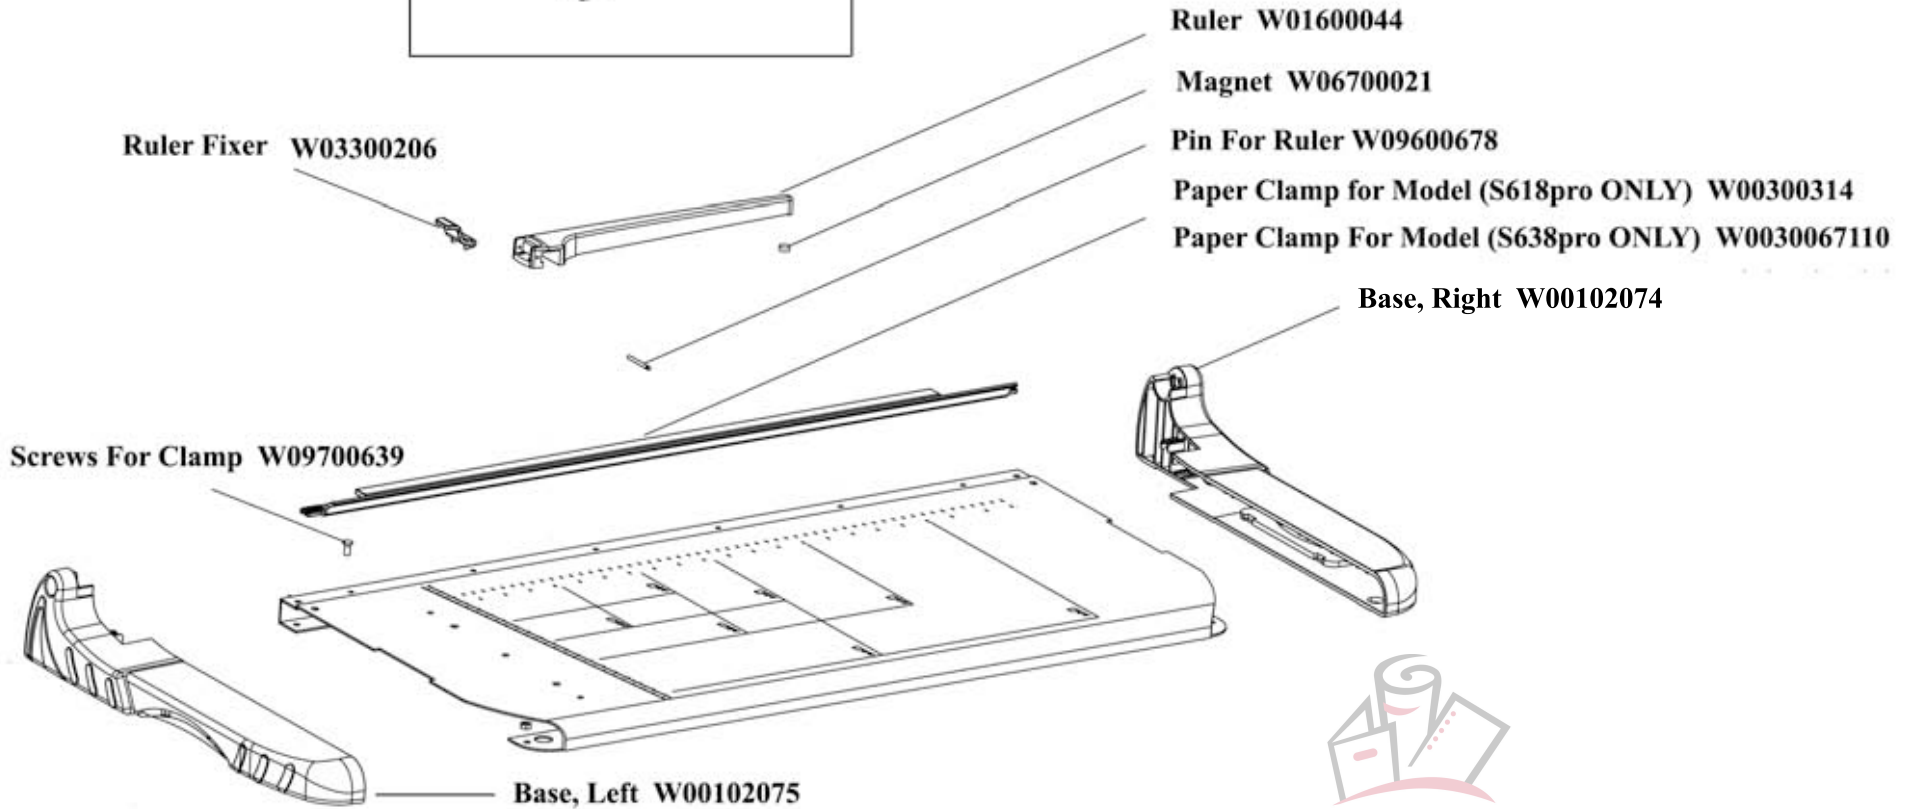

GBC Smartcut S618pro 18" ***Rotary Trimmer - 1690040***

Parts List

Provided by

MyBinding.com
When Image Matters.

Call Us at 1-800-944-4573

SmartCut Rotary Precision Trimmers Model S618pro & Model S638pro Parts List

Complete Cutter Assembly 1690060
Individual Parts Are Not Available.

NOTE: Part numbers listed are the only items for purchase.

When Image Matters.