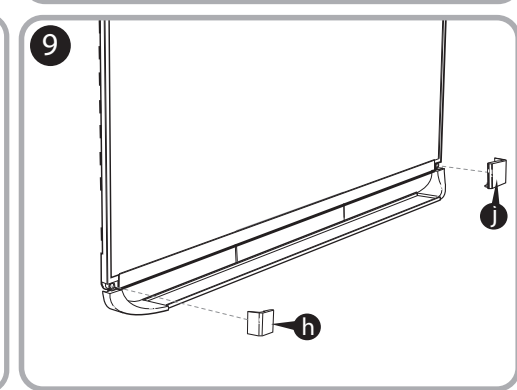

Prestige® 2 Magnetic Total Erase®

MyBinding.com
5500 NE Moore Court
Hillsboro, OR 97124
Toll Free: 1-800-944-4573
Local: 503-640-5920