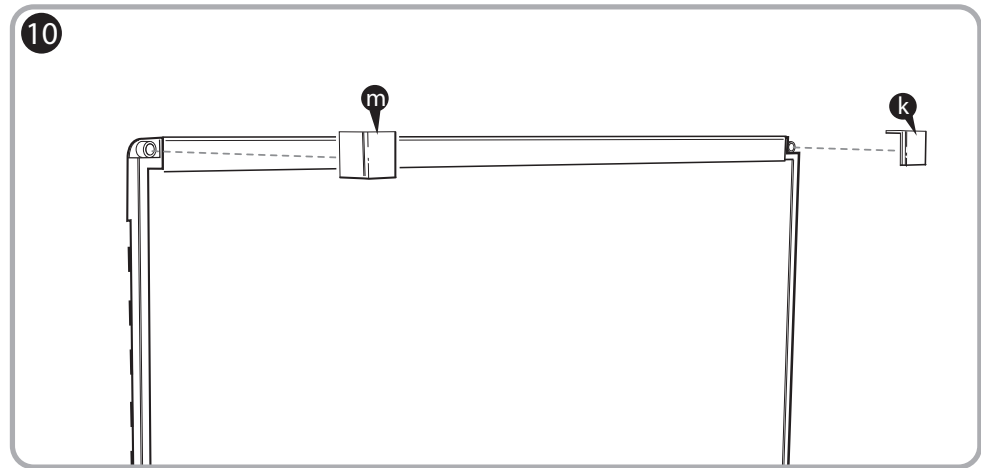

Prestige® 2 Magnetic Total Erase®

MyBinding.com
5500 NE Moore Court
Hillsboro, OR 97124
Toll Free: 1-800-944-4573
Local: 503-640-5920