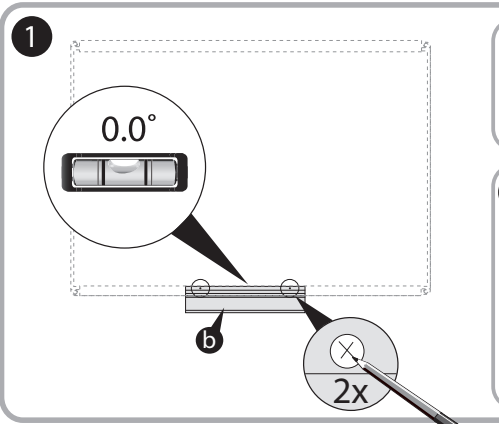

Prestige® 2 Magnetic Total Erase®

MyBinding.com
5500 NE Moore Court
Hillsboro, OR 97124
Toll Free: 1-800-944-4573
Local: 503-640-5920