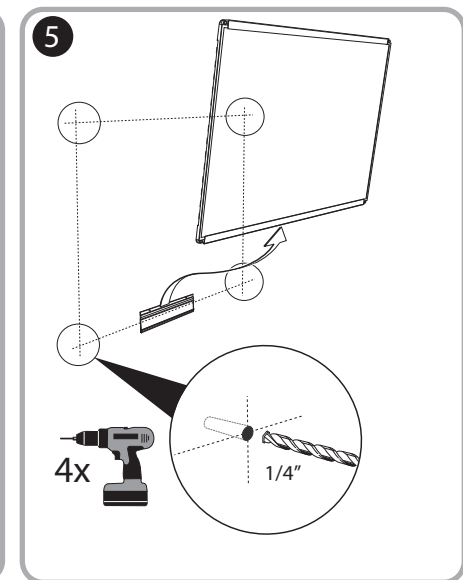

Prestige® 2 Magnetic Total Erase®

MyBinding.com
5500 NE Moore Court
Hillsboro, OR 97124
Toll Free: 1-800-944-4573
Local: 503-640-5920