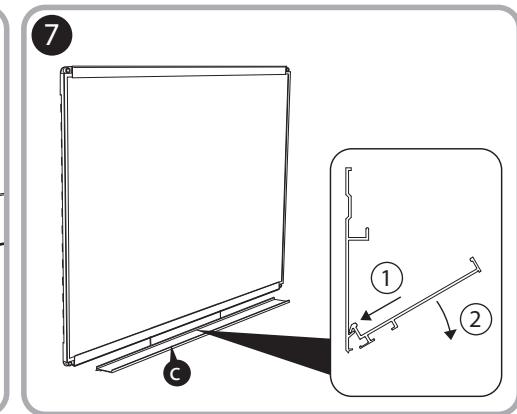

Prestige® 2 Magnetic Total Erase®

MyBinding.com
5500 NE Moore Court
Hillsboro, OR 97124
Toll Free: 1-800-944-4573
Local: 503-640-5920