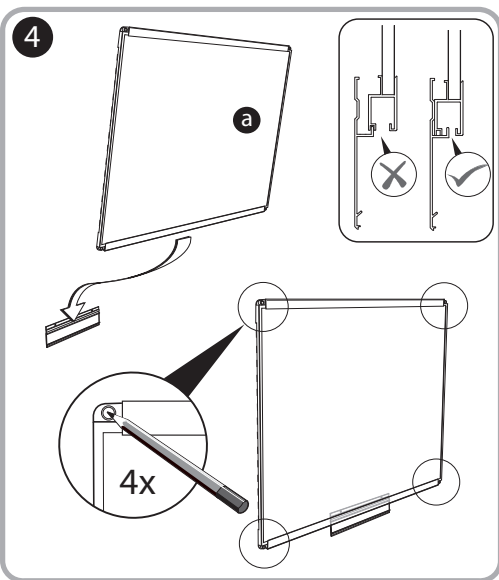

Prestige® 2 Magnetic Total Erase®

MyBinding.com
5500 NE Moore Court
Hillsboro, OR 97124
Toll Free: 1-800-944-4573
Local: 503-640-5920