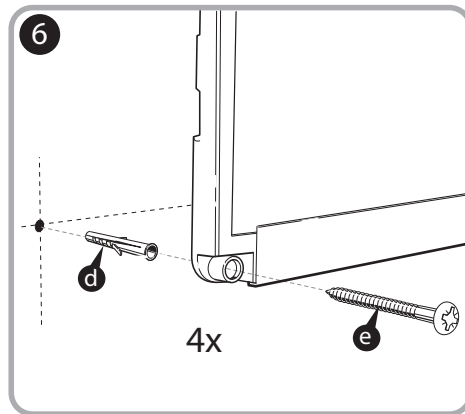

Prestige® 2 Magnetic Total Erase®

MyBinding.com
5500 NE Moore Court
Hillsboro, OR 97124
Toll Free: 1-800-944-4573
Local: 503-640-5920