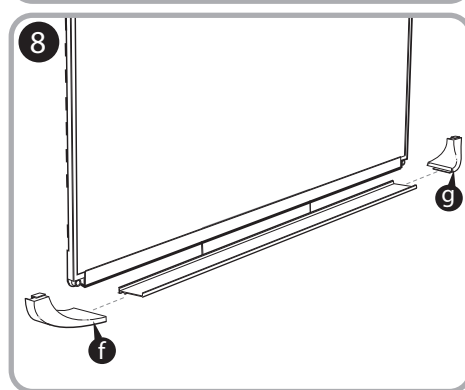

Prestige® 2 Magnetic Total Erase®

MyBinding.com
5500 NE Moore Court
Hillsboro, OR 97124
Toll Free: 1-800-944-4573
Local: 503-640-5920