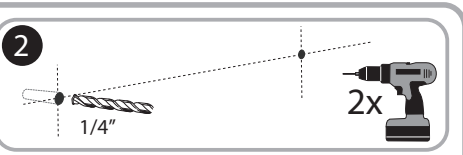

Prestige® 2 Magnetic Total Erase®

MyBinding.com
5500 NE Moore Court
Hillsboro, OR 97124
Toll Free: 1-800-944-4573
Local: 503-640-5920