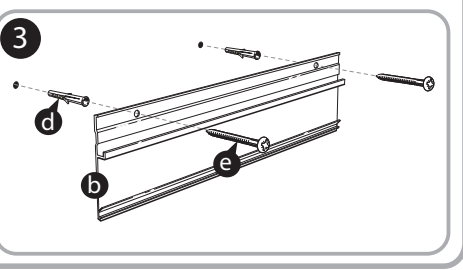

Prestige® 2 Magnetic Total Erase®

MyBinding.com
5500 NE Moore Court
Hillsboro, OR 97124
Toll Free: 1-800-944-4573
Local: 503-640-5920