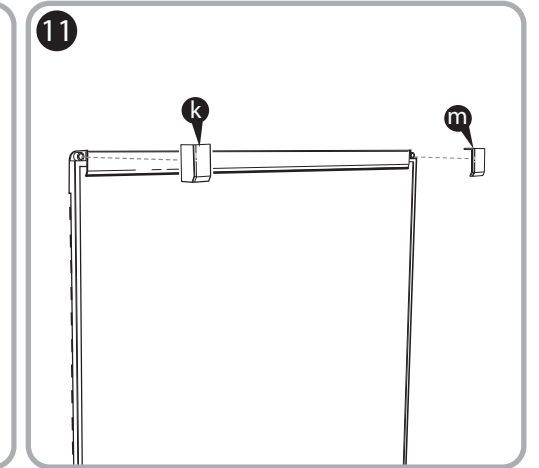

Prestige® 2 DuraMax® Porcelain

MyBinding.com
5500 NE Moore Court
Hillsboro, OR 97124
Toll Free: 1-800-944-4573
Local: 503-640-5920