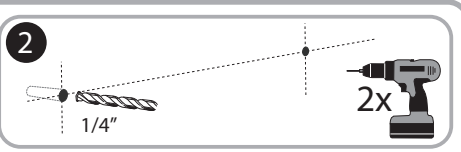

Prestige® 2 DuraMax® Porcelain

MyBinding.com
5500 NE Moore Court
Hillsboro, OR 97124
Toll Free: 1-800-944-4573
Local: 503-640-5920