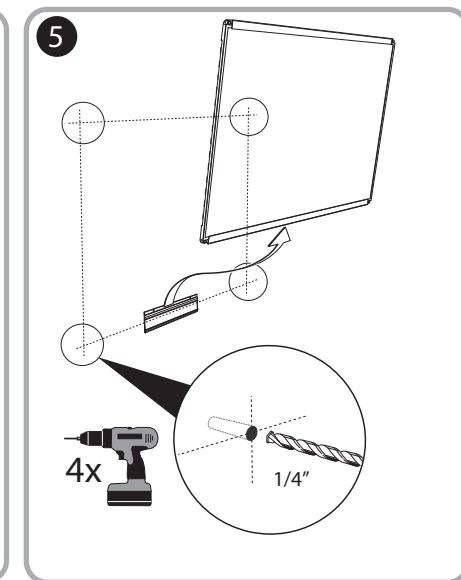

Prestige® 2 DuraMax® Porcelain

MyBinding.com
5500 NE Moore Court
Hillsboro, OR 97124
Toll Free: 1-800-944-4573
Local: 503-640-5920