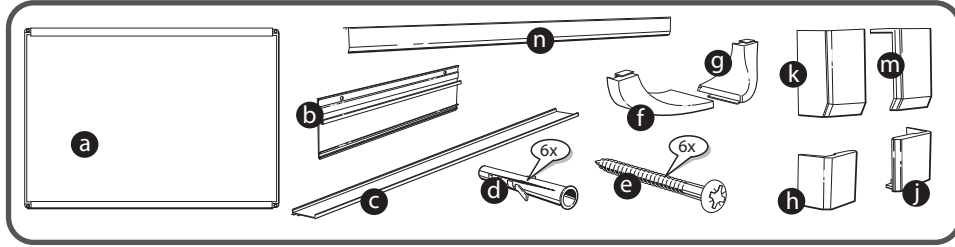

Prestige® 2 DuraMax® Porcelain

MyBinding.com
5500 NE Moore Court
Hillsboro, OR 97124
Toll Free: 1-800-944-4573
Local: 503-640-5920