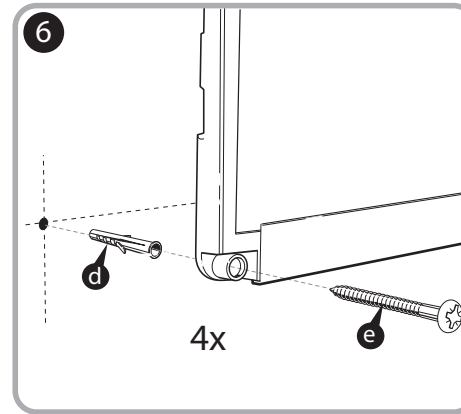

Prestige® 2 DuraMax® Porcelain

MyBinding.com
5500 NE Moore Court
Hillsboro, OR 97124
Toll Free: 1-800-944-4573
Local: 503-640-5920