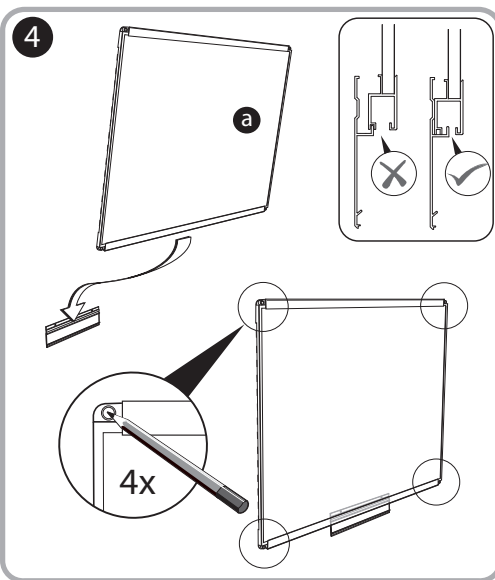

Prestige® 2 DuraMax® Porcelain

MyBinding.com
5500 NE Moore Court
Hillsboro, OR 97124
Toll Free: 1-800-944-4573
Local: 503-640-5920