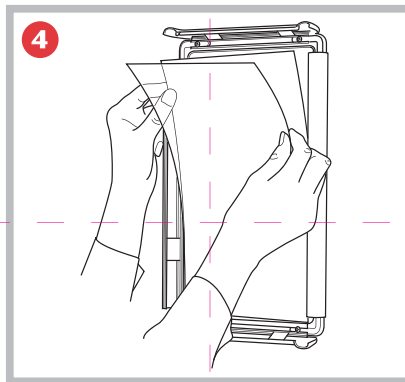

Quartet Improv 11" x 17" Silver Clip Frame Sign - CF1711

Instruction Manual

Provided by

MyBinding.com
When Image Matters.

Call Us at 1-800-944-4573

IMPROV SERIES CLIPDOWN FRAME

Items CF8511 and CF1711 only
Pièces CF 8511/CF1711 uniquement
Artículos CF 8511/CF1711 solamente