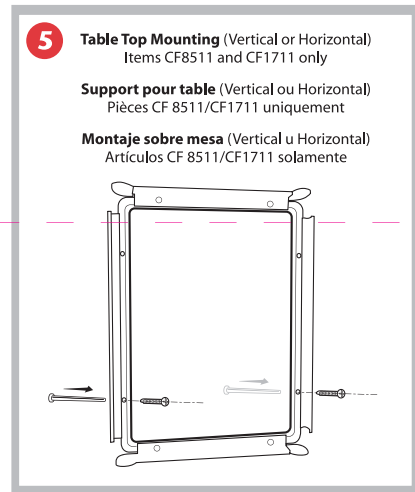

Quartet Improv 11" x 17" Silver Clip Frame Sign - CF1711

Instruction Manual

Provided by

MyBinding.com
When Image Matters.

Call Us at 1-800-944-4573

IMPROV SERIES CLIPDOWN FRAME

Items CF8511 and CF1711 only
Pièces CF 8511/CF1711 uniquement
Artículos CF 8511/CF1711 solamente