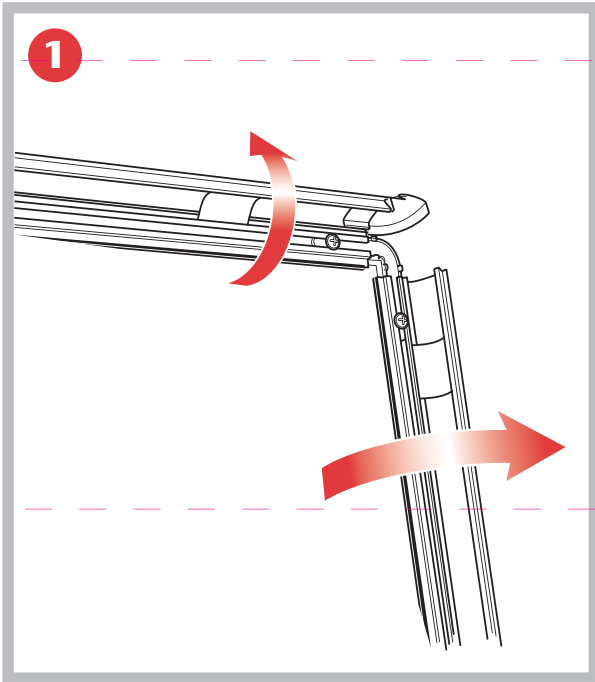

Quartet Improv 11" x 17" Silver Clip Frame Sign - CF1711

Instruction Manual

Provided by

MyBinding.com
When Image Matters.

Call Us at 1-800-944-4573

IMPROV SERIES CLIPDOWN FRAME

Items CF8511 and CF1711 only
Pièces CF 8511/CF1711 uniquement
Artículos CF 8511/CF1711 solamente