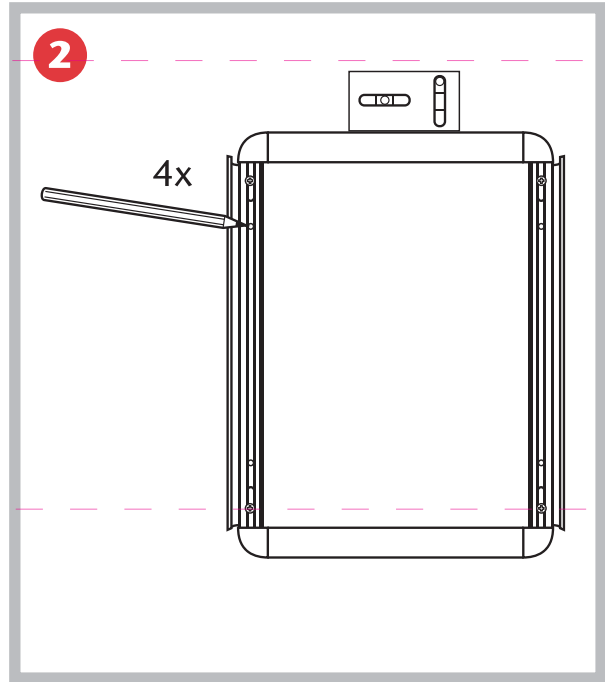

Quartet Improv 11" x 17" Silver Clip Frame Sign - CF1711

Instruction Manual

Provided by

MyBinding.com
When Image Matters.

Call Us at 1-800-944-4573

IMPROV SERIES CLIPDOWN FRAME

Items CF8511 and CF1711 only
Pièces CF 8511/CF1711 uniquement
Artículos CF 8511/CF1711 solamente