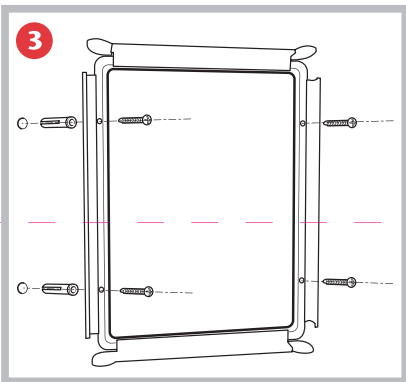

Quartet Improv 11" x 17" Silver Clip Frame Sign - CF1711

Instruction Manual

Provided by

MyBinding.com
When Image Matters.

Call Us at 1-800-944-4573

IMPROV SERIES CLIPDOWN FRAME

Items CF8511 and CF1711 only
Pièces CF 8511/CF1711 uniquement
Artículos CF 8511/CF1711 solamente