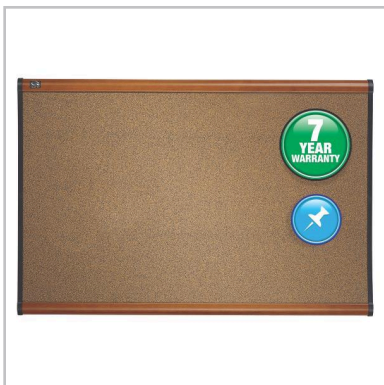

***Quartet Prestige 36" x 24"
Colored Cork Bulletin Board with
Light Cherry Frame - B243LC***

Product Spec Sheet

Provided by

MyBinding.com
When Image Matters.

Call Us at 1-800-944-4573

Quartet® Prestige® Colored Cork Bulletin Board, 3' x 2', Light Cherry Finish Frame

Quartet Prestige Colored Cork Bulletin Board, 3 x 2 Feet, Light Cherry Finish Frame

B243LC

Product Description

Bulletin board features high-density backing to ensure documents stay in place on the colored cork surface when secured with push pins or Quick Clips. Plus, Easy Mount hanging makes cork board installation exceptionally simple.

Features

- Durable colored cork bulletin board backed by high-density fiberboard secures documents with push pins
- Frequent use - delivers quality performance in work environments, personal offices and conference rooms
- 3'W x 2'H
- Self-healing surface eliminates unsightly pin holes and high-density backing holds documents in place
- Fasten photos or important documents without holes using included Quartet® Quick Clips
- Patented Easy Mount™ hanging system secures board to wall
- Modern, light cherry frame blends seamlessly into contemporary interiors

Specifications

- **Bulletin Surface Type** Colored Cork
- **Detailed Color** Brown
- **Frame Finish** Light Cherry
- **Mounting Hardware Type** Easy-Mount® Patented System
- **Orientation** Landscape
- **Period of Warranty** 7 years
- **Size** 3" x 2"
- **Standard Board Size** 3' x 2'