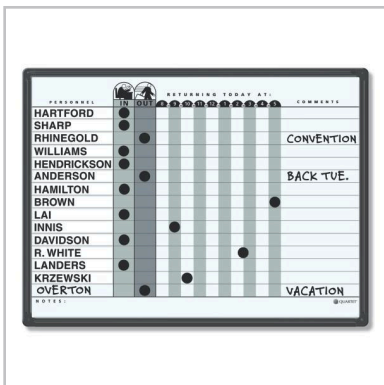

781G

Product Description

Creating and tracking a work schedule for employees is easier with an in/out board. Plan and monitor status of up to 15 personnel on the DuraMax® porcelain whiteboard surface.

Features

- Track in/out status, and time of return for up to 15 employees
- 24" x 18" in size
- DuraMax® porcelain surface will not scratch, dent, stain or ghost
- Contemporary, black aluminum frame complements any office décor
- Easily mounts to wall and magnetic surface doubles as a bulletin board
- Accessory magnets and marker included

Specifications

- **Detailed Color** White
- **Frame Finish** Black Aluminum
- **Mounting Hardware Type** Z-bracket
- **Orientation** Landscape
- **Period of Warranty** Lifetime
- **Standard Board Size** 24" x 18"
- **Type** In/Out Board
- **Usage** Public Space - High traffic

Case information

Depth	27.5"
Width	18.5"
Height	1"
Gross weight	7.65lbs
UPC#	50034138781011
Unit quantity	1

Shipping Information

Country of origin	CN
Minimum Order Quantity	1
Lowest possible unit	Case

General information