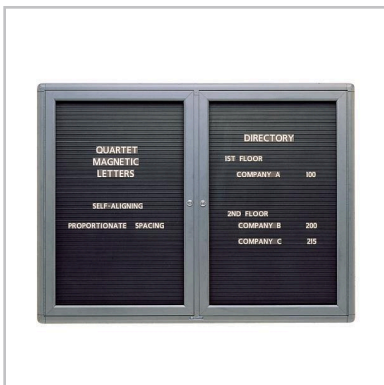

Quartet® Radius Design Changeable Letter Directory, 4' x 3', 2 Door, Graphite Frame

2964LM

Product Description

Indoor letter directory with magnetic surface clearly displays locations and important messages. Enclosed design with locking door keeps information secure.

Features

- Black, magnetic surface changeable letter directory
- Spell out information with magnetic letters (sold separately) or post documents with magnets
- For indoor use, 4' x 3' in size
- Two shatterproof, locking acrylic doors keep messaging secure
- Radius-edge aluminum frame features graphite powder-coat finish
- Mounting hardware included

Specifications

- **Detailed Color** Black
- **Door Type** 2 Door Hinged
- **Period of Warranty** None
- **Size** 4" x 3"

Case information

Depth	51"
Width	39.25"
Height	43.2"
Gross weight	43.20lbs
UPC#	034138296448
Unit quantity	1

Case information

Depth	51"
Width	39.25"
Height	43.2"
Gross weight	43.20lbs
UPC#	034138296448
Unit quantity	1

Shipping Information

Country of origin	CN
Minimum Order Quantity	1
Lowest possible unit	Each

General information