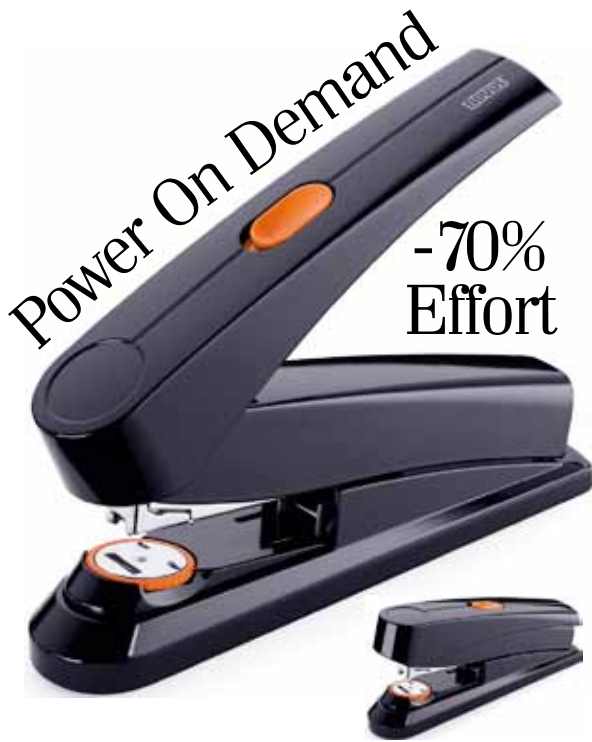

## B8FC FLAT CLINCH STAPLER

Novus Pro Staplers can be found in the offices of professionals throughout the world. Developed in Germany, these high performance staplers are designed to improve productivity and efficiency at work. Whether you need to staple a few sheets of paper or a stack of 60 pages, Novus Pro Staplers will help you get the job done faster and with less effort.

The innovative Novus Pro B8FC is a high performance executive stapler that incorporates the industry's only Power on Demand (POD) and requires 70% less effort to staple. Just lift the top lever and experience the benefits of stapling up to 50 Sheets of paper from across your desk! It also features an automatic bypass system which provides the convenience of using one size staple for all your projects.

The B8FC is a versatile stapler capable of producing either a permanent flat

clinch, which bends and presses the staple legs flat to provide 30% more binder storage, or a temporary pin. The temporary pinning mode allows you to easily remove the staple from the back of the document. This eliminates the need for paper clips or other temporary fasteners. Each mode is easily attained by rotating the circular anvil at the base of the stapler.

No more jammed fingers that often occur from spring activated, top loaders. The Novus Pro B8FC is a front loading machine that is easily refilled by pushing the orange button at the back of the stapler.