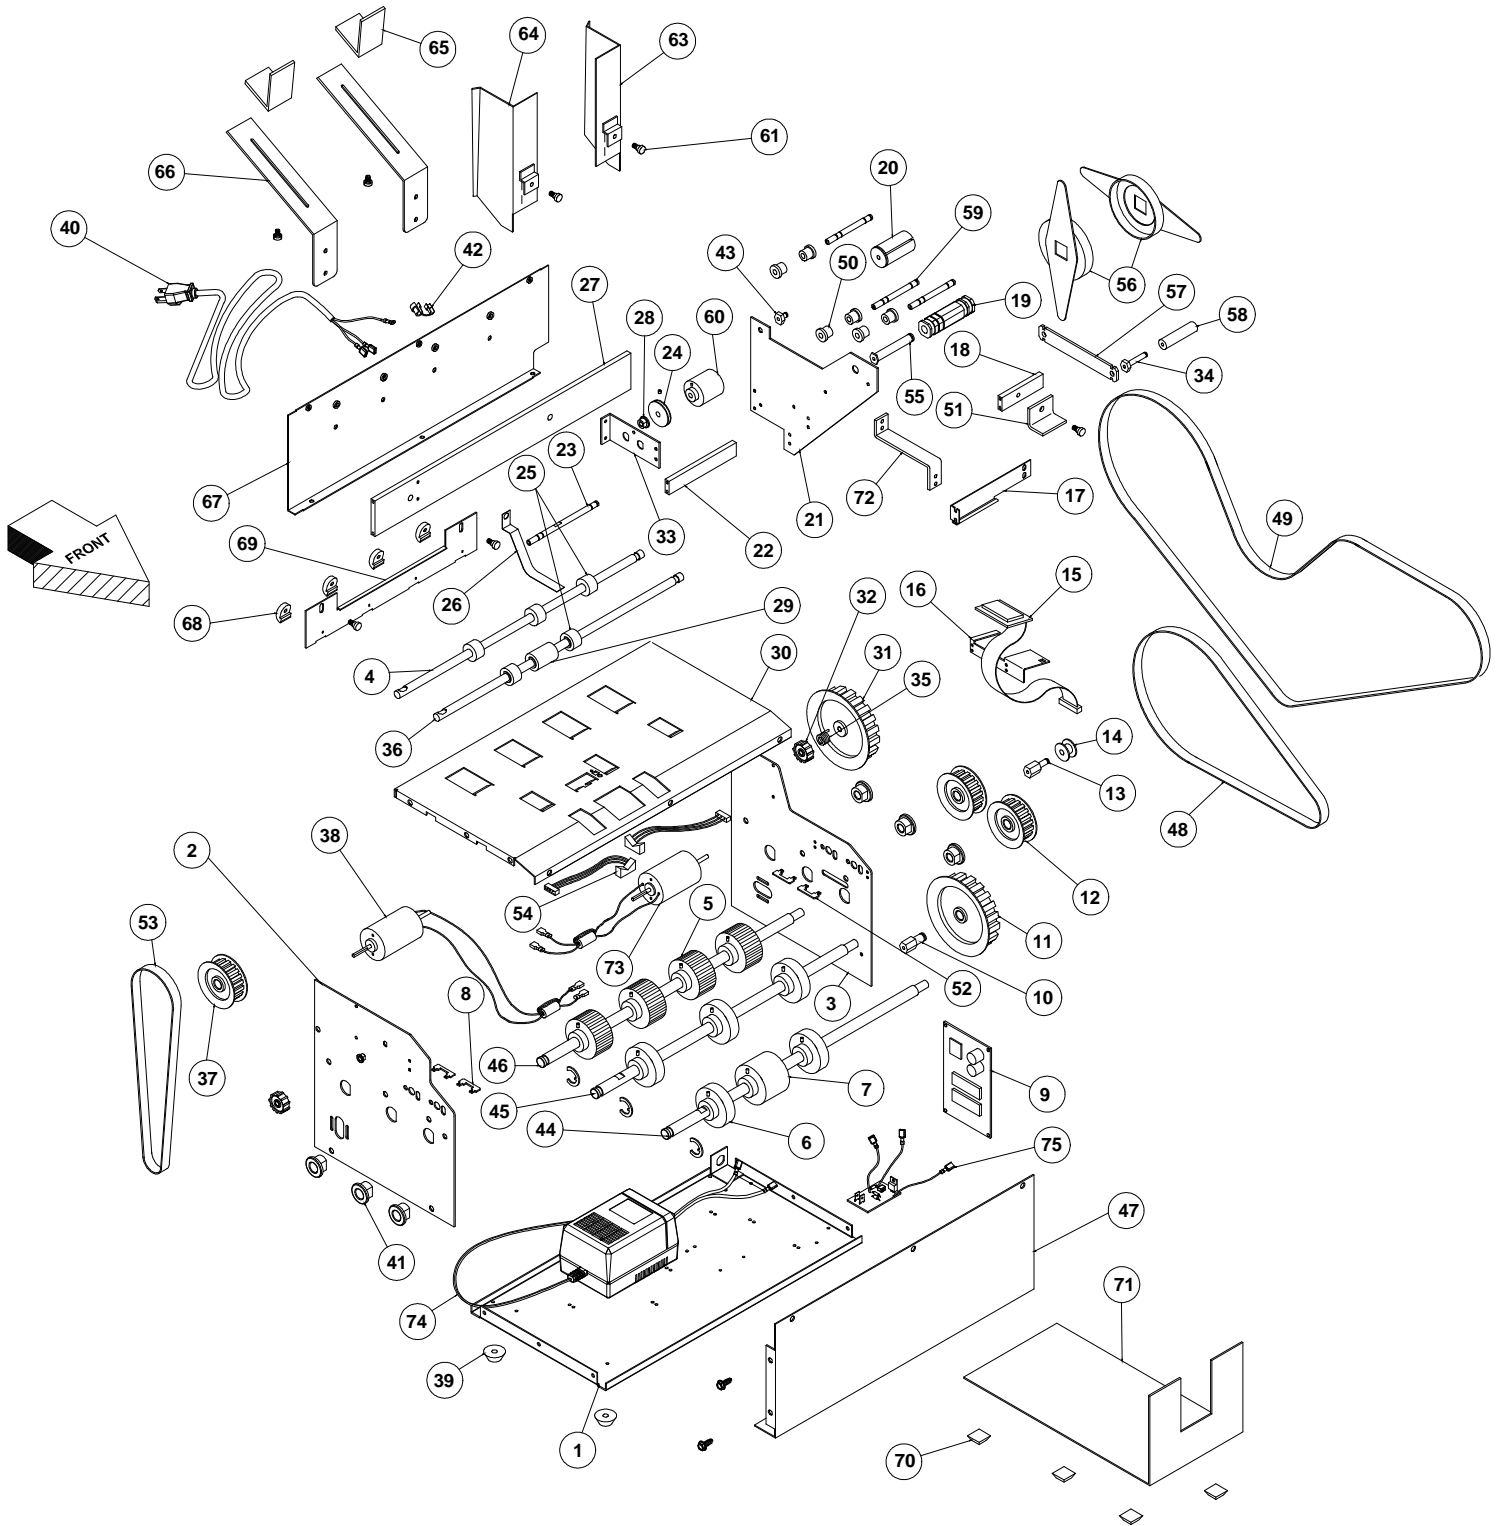

Model EX5100 Express Tabber

PARTS LIST

Item	Part No.	Qty.	Description	Item	Part No.	Qty.	Description
1.	W-O501104	1	Bottom Panel	38.	W-A501176	1	Tab Motor Assembly
2.	W-O501114	1	Tabber Right Side Frame	39.	M-S030045	4	Rubber Foot
3.	W-O501115	1	Tabber Left Side Frame	40.	M-S037020	1	115V USA Line Cord
4.	W-O501206	1	Upper Middle Shaft	41.	M-S013024	6	Media Drive Bushing
5.	M-O501006	4	Media Feed Wheel	42.	M-S035015	1	Strain Relief #SR-5P-4
6.	M-O501403	5	Media Drive Roller	43.	W-O501215	1	Back Tape Mounting Post
7.	W-O501604	1	Tab Back-Up Roller	44.	W-O501204	1	Exit Shaft
8.	W-O501622	2	Right Pressure Arm	45.	W-O501203	1	Media Drive Shaft
9.	W-O501005	1	Tabber Logic Board	46.	W-O501201	1	Feeder Shaft
10.	W-O501220	1	20 X 80T Pulley Post	47.	W-O501103	1	Rear Panel
11.	M-O501003	1	20 X 80T Dual Pulley	48.	M-S025042	1	95T 3MM HDT Belt
12.	M-S022134	2	28T 3MM HDT Pulley	49.	M-S025046	1	204T Timing Belt
13.	W-O501609	1	Belt Idler Pulley Post	50.	M-O501304	6	Tab Guide Spool
14.	W-O501610	1	Belt Idler Pulley	51.	M-O501607	1	Tab Support Guide
15.	W-A501181	1	LCD Display Assembly	52.	W-O501621	2	Left Pressure Arm
16.	W-O501618	1	LCD Display Bracket	53.	M-S025041	1	130T 3MM HDT Belt
17.	W-O501113	1	EX5100 Tab Peel Plate	54.	M-S045285	2	Sensor Rtro Rflct
18.	W-O501216	1	Peel Mounting Bar	55.	W-O501212	1	Tab Reel Spindle Post
19.	W-O501303	1	Tab Reel Spindle	56.	M-O501010	2	Tab Reel and Guide
20.	W-O501306	1	Take-Up Spool	57.	W-O501218	1	Tab Reel Brake Link
21.	W-O501109	1	Tabber Dispenser Frame	58.	W-O501050	1	Tab Reel Brake Roller
22.	W-O501606	1	Tab Support Bar	59.	W-O501214	3	Tab Spool Guide Post
23.	W-O501209	1	Dispenser Drive Shaft	60.	W-A501601	1	Tab Drive Roller
24.	W-O501305	1	Take-Up Drive Pulley	61.	M-S032004	2	#10-32X3/8 Ny.Thumb Screw
25.	M-O501602	5	Drive Pressure Roller	63.	W-O501107	1	Left Media Guide, Tabber
26.	W-O501119	1	Feeder Exit Guide	64.	W-O501108	1	Right Media Guide, Tabber
27.	W-O501219	1	Cross Bar	65.	W-I501611	2	Media Feed Adjust Brkt.
28.	W-O501031	2	Bushing with Flat	66.	W-I501612	2	Media Support Bracket
29.	W-O501603	1	Tab Pressure Roller	67.	W-O501102	1	Front Panel
30.	W-O501101	1	Top Panel	68.	M-O501004	4	Media Separator
31.	W-O501015	1	72T Feed Drive Pulley	69.	W-O501614	1	Separator Frame
32.	M-O501012	2	10T Motor Pulley	70.	M-S61000039	4	Rubber Bumpers
33.	W-O501608	1	Dispenser Shaft Bracket	71.	W-O501620	1	Exit Tray
34.	W-O501213	1	Brake Link Post	72.	W-O501615	1	Peel Plate Support Bracket
35.	M-S031033	1	Clutch Spring	73.	W-A501177	1	Media Motor Assembly, M-K
36.	W-O501207	1	Upper Exit Shaft	74.	W-A501222	1	120VAC Transformer
37.	M-O501014	1	60T Drive Pulley	75.	M-O501017	1	Tab/Lab Motor Board

Parts List for Non - Illustrated Parts

WRA500022	2	#10 Blue Thumb Screw Knob	M-S031029	4	Pressure Arm Spring
WRA500021	5	#10 Black Thumb Screw Knob	M-S033025	1	On/Off Switch SPST 16A
W-O501109	1	Tabber Dispenser Frame	M-S033026	2	Momentary Switch
WRA501001	1	Left Side Cover	W-A501025	1	Media Switch Cable
M-O501002	1	Right Side Cover	W-A501026	1	Tab Switch Cable
M-S023030	1	#203 O-Ring EPDM	W-A501182	1	Tab Sensor Cable Assy
M-S023031	2	11/16" ID O-Ring	WRA501175	1	18" Power Cable
M-S023033	1	Take-Up Drive Belt			

PARTS DIAGRAM

251 Wedcor Avenue • Wabash, IN 46992
Phone: (260) 563-0641 • **Fax:** (260) 563-4575
website: www.martinyale.com • **email:** info@martinyale.com