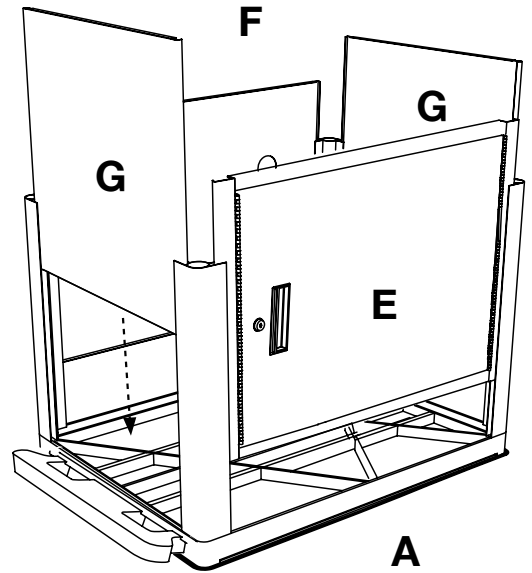

Luxor TC12C-B Black Large Top Tub and Bottom Flat Shelf Utility Cart with Cabinet

Instruction Manual

Provided by

MyBinding.com

When Image Matters.

Call Us at 1-800-944-4573

Parts List

Tools Required

- Rubber Mallet

A x1

B x1

C x4

D x4

F x1

G x2

E x1

- 2 Keys Included

1

2

3

4