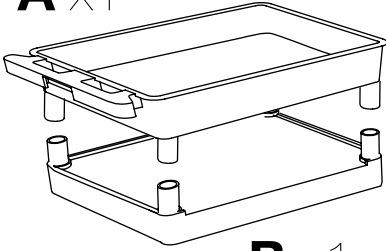

Parts List

Tools Required

- Rubber Mallet

A x1