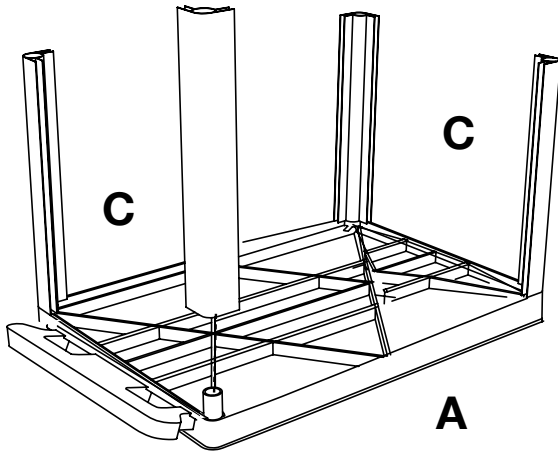

Luxor TC12C-B Black Large Top Tub and Bottom Flat Shelf Utility Cart with Cabinet

Instruction Manual

Provided by

MyBinding.com

When Image Matters.

Call Us at 1-800-944-4573

Parts List

Tools Required

- Rubber Mallet

A x1

B x1

C x4

D x4

F x1

G x2

E x1

- 2 Keys Included

1

2

3

4