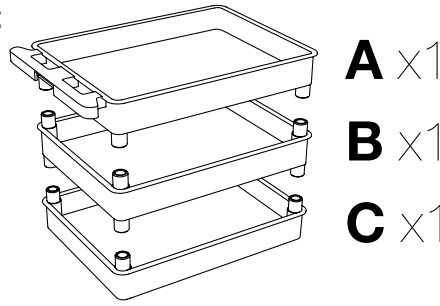

3 Shelf / Tub Cart Instructions

Shelves may be flat or tub depending on the model purchased

Parts List