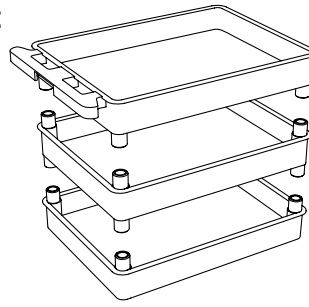

# ***Luxor STC111-B 3-Shelf Black Tub Utility Cart***

Instruction Manual

Provided by

**MyBinding.com**  
When Image Matters.

Call Us at 1-800-944-4573

## Parts List

Shelves may be flat or tub depending on the model purchased

**A** x1

**B** x1

**C** x1