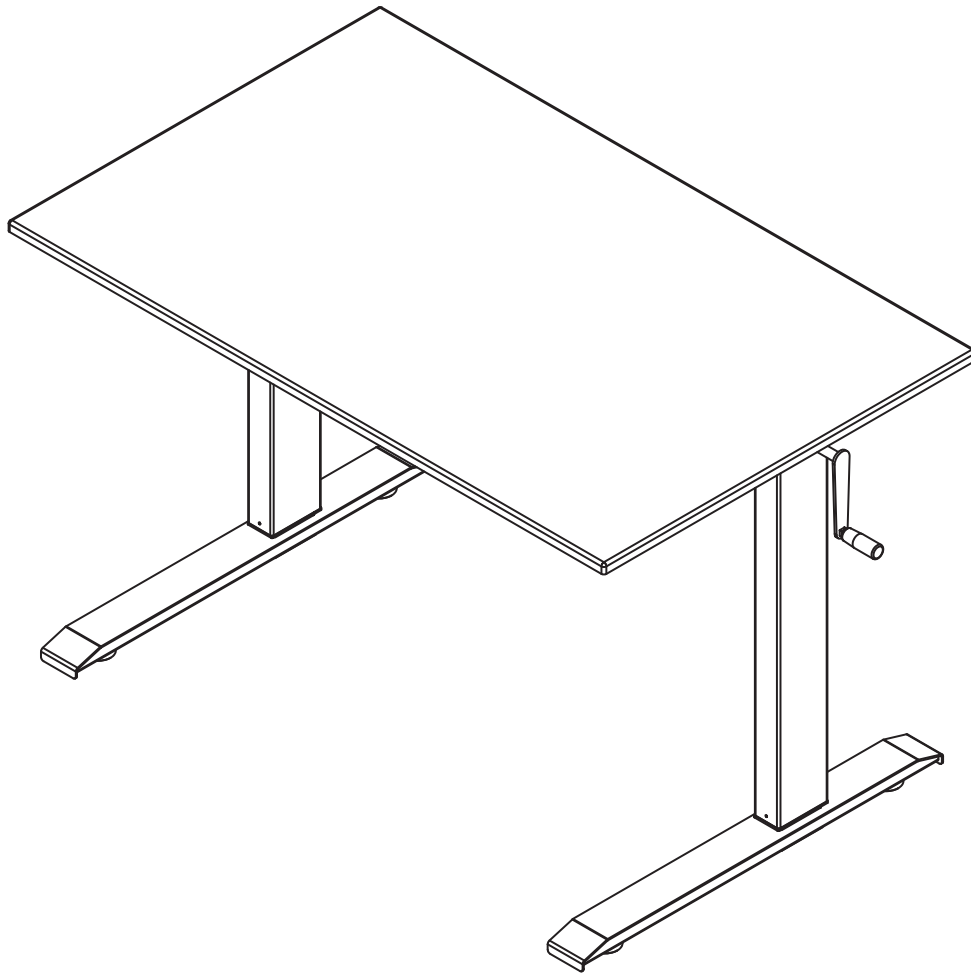

Luxor 60" Dark Walnut High-Speed Crank Adjustable Stand Up Desk - STANDCF60-BK/DW

Instruction Manual

Provided by

MyBinding.com

When Image Matters.

Call Us at 1-800-944-4573

LUXOR

High Speed Crank Desk