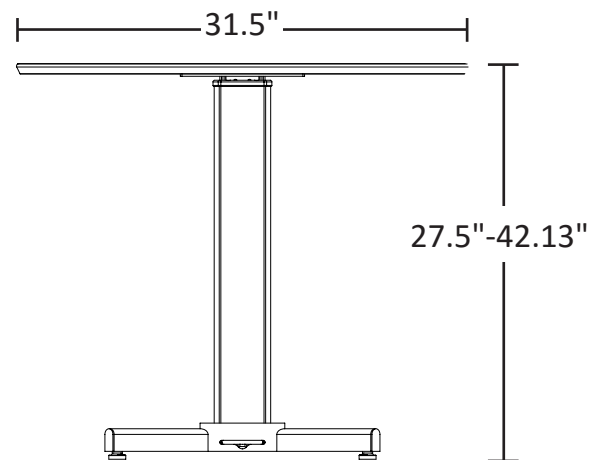

Luxor Pneumatic Adjustable Round Pedestal Table - LX-PNADJ-ROUND

Spec Sheet

Provided by

MyBinding.com
When Image Matters.

Call Us at 1-800-944-4573

PNEUMATIC HEIGHT ADJUSTABLE TABLE

Product Specifications

Item Number	LX-PNADJ-ROUND
Dimensions	31.5" Diameter x 27.5"-42"H
Item Weight	27.9 lbs
Leg/Base Make	Powder Coated Steel
Base Dimensions	19.13"W x 17.25"D
Height Expansion Make	Aluminum
Tabletop Make	Medium Density Fiberboard (MDF) with Rubber Trim
Tabletop Dimensions	31.5" diameter x 0.7"D
Height Adjustment Mechanism	Pneumatic Gas Foot Pedal
Height Adjustment Increments	Any Height Between 27.5"-42"H
Weight Capacity	100 lbs
Shipping Method	Ground
Shipping Carton Dims	39"W x 33"D x 3"H
Shipping Weight	34 lbs
Assembly Required	Yes