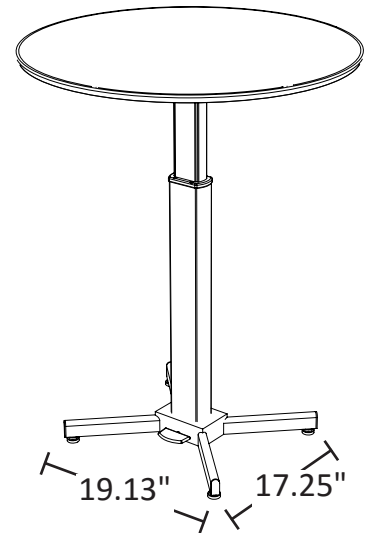

Luxor Pneumatic Adjustable Round Pedestal Table - LX-PNADJ-ROUND

Spec Sheet

Provided by

MyBinding.com
When Image Matters.

Call Us at 1-800-944-4573

PNEUMATIC HEIGHT ADJUSTABLE TABLE

Product Specifications

Item Number	LX-PNADJ-ROUND
Dimensions	31.5" Diameter x 27.5"-42"H
Item Weight	27.9 lbs
Leg/Base Make	Powder Coated Steel
Base Dimensions	19.13"W x 17.25"D
Height Expansion Make	Aluminum
Tabletop Make	Medium Density Fiberboard (MDF) with Rubber Trim
Tabletop Dimensions	31.5" diameter x 0.7"D
Height Adjustment Mechanism	Pneumatic Gas Foot Pedal
Height Adjustment Increments	Any Height Between 27.5"-42"H
Weight Capacity	100 lbs
Shipping Method	Ground
Shipping Carton Dims	39"W x 33"D x 3"H
Shipping Weight	34 lbs
Assembly Required	Yes