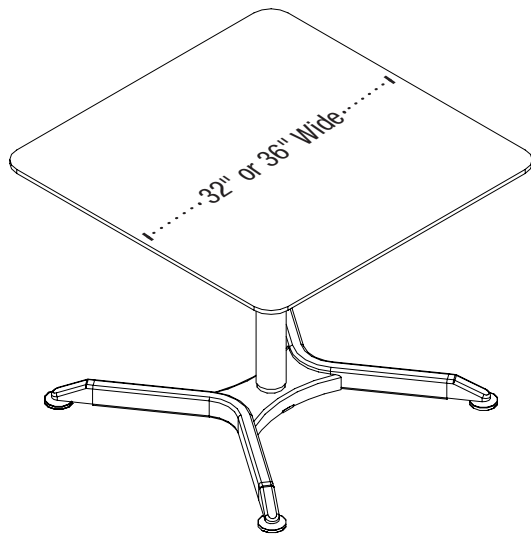

***Luxor 32" Pneumatic Height
Adjustable Café White Round
Table - LX-PNADJ-32RD***

Spec Sheet

Provided by

MyBinding.com

When Image Matters.

Call Us at 1-800-944-4573

LX-PNADJ-32SQ | LX-PNADJ-36SQ PNEUMATIC HEIGHT ADJUSTABLE SQUARE CAFÉ TABLES

40" H with glides
42.4" H with casters

Casters

Glides

Product Specifications

| | |
|------------------------------------|--|
| Item Number | LX-PNADJ-32SQ |
| Dimensions with Glides | 31.5"W x 25.2" – 40"H |
| Dimensions with Casters | 31.5"W x 27.6" – 42.4"H |
| Tabletop Dimensions | 31.5"W x 1"H |
| Base Dimensions | 26" x 25.7" |
| Tabletop Make | MDF with polyurethane paint on top and UV painting on back |
| Leg/Base Make | Steel |
| Height Adjustable Mechanism | Air Cylinder |
| Height Adjustable Range | 25.2" – 40"H with glides; 27.6" – 42.4"H with casters |
| Actual Weight | 42.6 lbs. |
| Weight Capacity | 110 lbs. |
| Lift Capacity | 11 lbs. |
| Shipping Method | Ground |
| Shipping Weight | 54 lbs. |
| Shipping Cart Dims | 35" x 33" x 9" |
| Assembly Required | Yes |

| | |
|------------------------------------|--|
| Item Number | LX-PNADJ-36SQ |
| Dimensions with Glides | 36"W x 25.2" – 40"H |
| Dimensions with Casters | 36"W x 27.6" – 42.4"H |
| Tabletop Dimensions | 36"W x 1"H |
| Base Dimensions | 29.8" x 28.4" |
| Tabletop Make | MDF with polyurethane paint on top and UV painting on back |
| Leg/Base Make | Steel |
| Height Adjustable Mechanism | Air Cylinder |
| Height Adjustable Range | 25.2" – 40"H with glides; 27.6" – 42.4"H with casters |
| Actual Weight | 51.4 lbs. |
| Weight Capacity | 110 lbs. |
| Lift Capacity | 11 lbs. |
| Shipping Method | Ground |
| Shipping Weight | 72 lbs. |
| Shipping Cart Dims | 40" x 39" x 9" |
| Assembly Required | Yes |