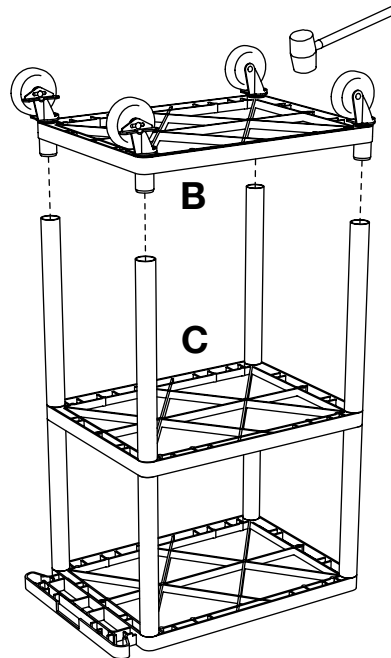

Luxor LPLDUOE-B Endura 32" x 24" Black Multi- Height A/V Utility Cart

Instruction Manual

Provided by

MyBinding.com

When Image Matters.

Call Us at 1-800-944-4573

C x1

1

2

3

4

5

6