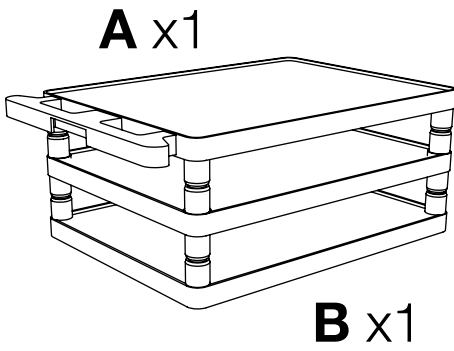

Luxor LPLDUOE-B Endura 32" x 24" Black Multi- Height A/V Utility Cart

Instruction Manual

Provided by

MyBinding.com

When Image Matters.

Call Us at 1-800-944-4573

C x1

1