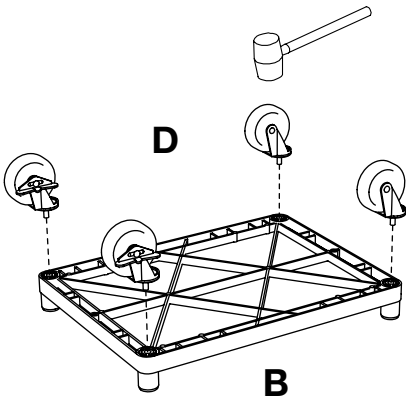

Luxor LPLDUOE-B Endura 32" x 24" Black Multi- Height A/V Utility Cart

Instruction Manual

Provided by

MyBinding.com

When Image Matters.

Call Us at 1-800-944-4573

C x1

1