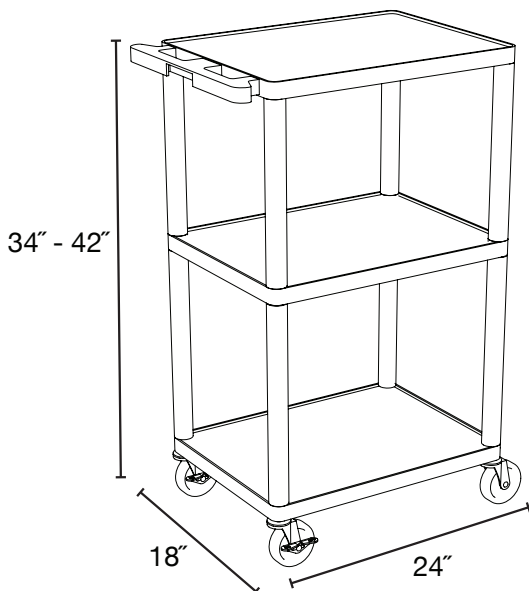

***Luxor LPDUOCE-B Endura 24" x
18" Black Multi-Height A/V
Utility Cart with Cabinet***

Sell Sheet

Provided by

MyBinding.com
When Image Matters.

Call Us at 1-800-944-4573

Heavy Duty A/V Cart

LPDUO-B
24"W x 18"D x 34" - 42"H

**MADE IN
USA**

LPDUOCE-B
24"W x 18"D x 34" - 42"H

- Multipurpose utility cart perfect for use with audio/video equipment and more
- Measures 24"W x 18"D x 34" - 42"H
- .25" retaining lip borders flat shelves to ensure minimal sliding
- Includes locking cabinet made from 20-gauge steel with powder coat paint finish, full piano door hinges with a set of two keys
- Cabinet inner dimensions measure 23¹/₄" W x 16³/₄" D x 18" H
- Ergonomic push handle molded into the top shelf for optimum comfort
- Four 4" Heavy-Duty non-marring casters, two with locking brake, for mobility and stability
- Molded plastic shelves and legs won't stain, scratch, dent or rust
- Three-outlet surge suppressing 15" cord and cord management system to keep cart clean and organized
- Maximum weight capacity of 400 lbs. (evenly distributed)