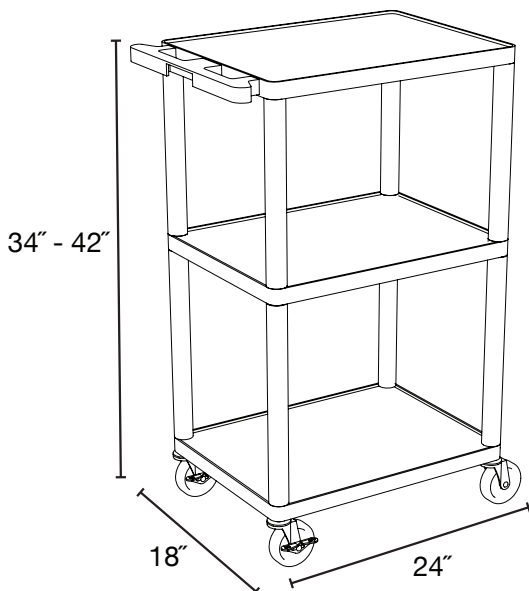

***Luxor LPDUOC-B Endura 24" x 18"  
Black Multi-Height A/V Utility Cart  
with Cabinet (No Outlet)***

Sell Sheet

*Provided by*

**MyBinding.com**

*When Image Matters.*

Call Us at 1-800-944-4573

## Heavy Duty A/V Cart

**LPDUO-B**  
24"W x 18"D x 34" - 42"H

**MADE IN  
USA**

**LPDUOCE-B**  
24"W x 18"D x 34" - 42"H

- Multipurpose utility cart perfect for use with audio/video equipment and more
- Measures 24"W x 18"D x 34" - 42"H
- .25" retaining lip borders flat shelves to ensure minimal sliding
- Includes locking cabinet made from 20-gauge steel with powder coat paint finish, full piano door hinges with a set of two keys
- Cabinet inner dimensions measure 23<sup>1</sup>/<sub>4</sub>" W x 16<sup>3</sup>/<sub>4</sub>" D x 18" H
- Ergonomic push handle molded into the top shelf for optimum comfort
- Four 4" Heavy-Duty non-marring casters, two with locking brake, for mobility and stability
- Molded plastic shelves and legs won't stain, scratch, dent or rust
- Three-outlet surge suppressing 15" cord and cord management system to keep cart clean and organized
- Maximum weight capacity of 400 lbs. (evenly distributed)