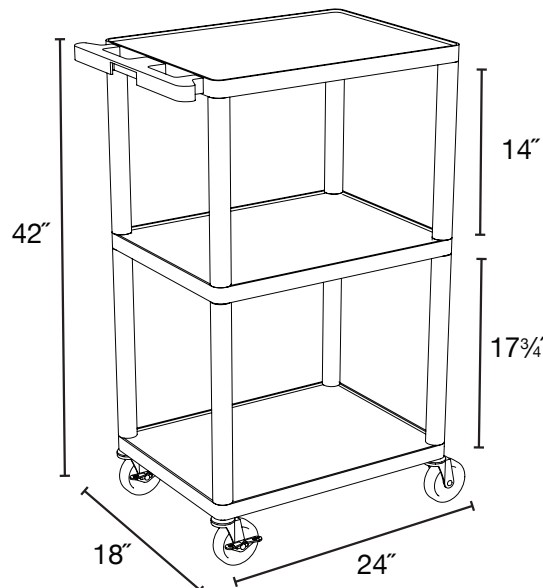

***Luxor Endura 42" High
Black 3-Shelf A/V
Utility Cart***

Sell Sheet

Provided by

MyBinding.com

When Image Matters.

Call Us at 1-800-944-4573

Heavy Duty A/V Cart

LP42E-B
24"W x 18"D x 42"H

LP42PE-B
24"W x 18"D x 42"H

LP42LE-B
24"W x 18"D x 42"H

LP42CE-B
24"W x 18"D x 42"H

- Multipurpose utility cart perfect for use with audio/video equipment and more
- Measures 24"W x 18"D x 42"H
- .25" retaining lip borders flat shelves to ensure minimal sliding
- Configurations for front pullout shelf, side pullout shelf and cabinet
- Ergonomic push handle molded into the top shelf for optimum comfort
- Four 4" Heavy-Duty non-marring casters, two with locking brake, for mobility and stability
- Molded plastic shelves and legs won't stain, scratch, dent or rust
- Three-outlet surge suppressing 15" cord and cord management system to keep cart clean and organized
- Maximum weight capacity of 400 lbs. (evenly distributed)