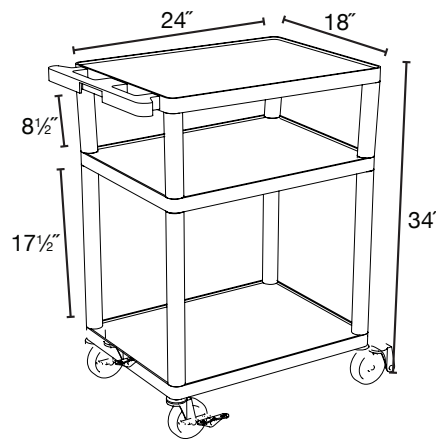

Luxor Endura 34" High Black 3-Shelf A/V Utility Cart with Front Pullout Shelf

Sell Sheet

Provided by

MyBinding.com
When Image Matters.

Call Us at 1-800-944-4573

Heavy Duty A/V Cart

LP34E-B
24"W x 18"D x 34"H

LP34PE-B

LP34LE-B

LP34C-B
24"W x 18"D x 34"H

- 24"W x 18"D x 34"H
- .25" retaining lip borders flat shelves to ensure ensure
- Configurations for front pullout shelf, side pullout shelf and cabinet
- Ergonomic push handle molded into the top shelf for optimum comfort
- Four 4" Heavy-Duty non-marring casters, two with locking brake, for mobility and stability
- Molded plastic shelves and legs won't stain, scratch, dent or rust
- Three-outlet surge suppressing 15" cord and cord management system keep cart clean and organized
- Maximum weight capacity of 400 lbs. (evenly distributed)