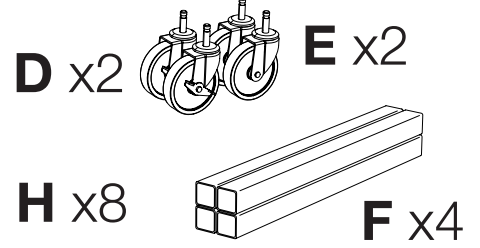

***Luxor EC21-G 32" x 18"  
Gray 1-Flat/1-Tub Shelf  
Utility Cart***

Instruction Manual

*Provided by*

**MyBinding.com**  
*When Image Matters.*

Call Us at 1-800-944-4573

www.luxorfurn.com  
www.hwilson.com

## Parts List

### 2 Shelf 18 x 32 Tub Cart Instructions w/ Cross Bar Supports

1

2

3

4