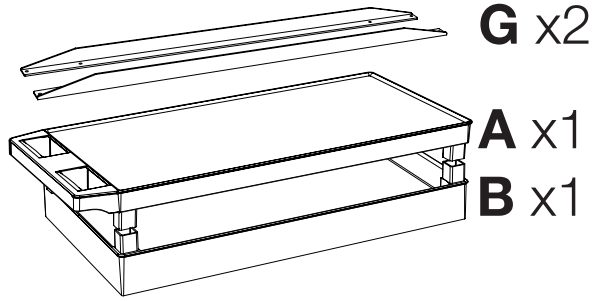

www.luxorfurn.com
www.hwilson.com

Parts List

Tools Required

- Rubber Mallet
- Phillips Screwdriver

2 Shelf 18 x 32 Tub Cart Instructions w/ Cross Bar Supports