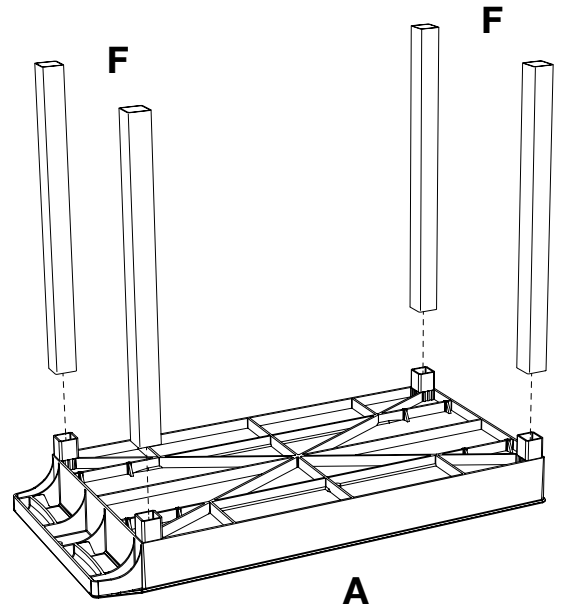

Luxor EC11-G 32" x 18"
Black 2-Tub Shelf
Utility Cart

Instruction Manual

Provided by

MyBinding.com

When Image Matters.

Call Us at 1-800-944-4573

Parts List

Tools Required

- Rubber Mallet

2 Shelf 18 x 32 Tub Cart Instructions

1

2

3

4