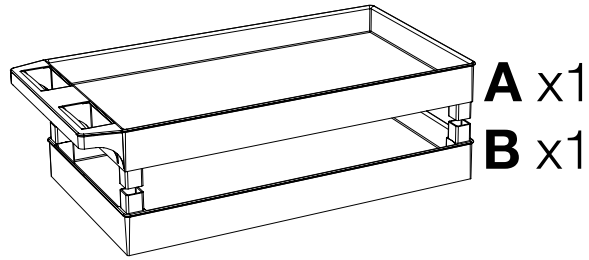

Luxor EC11-G 32" x 18"
Black 2-Tub Shelf
Utility Cart

Instruction Manual

Provided by

MyBinding.com

When Image Matters.

Call Us at 1-800-944-4573

Parts List

Tools Required

- Rubber Mallet

2 Shelf 18 x 32 Tub Cart Instructions

1

2

3

4