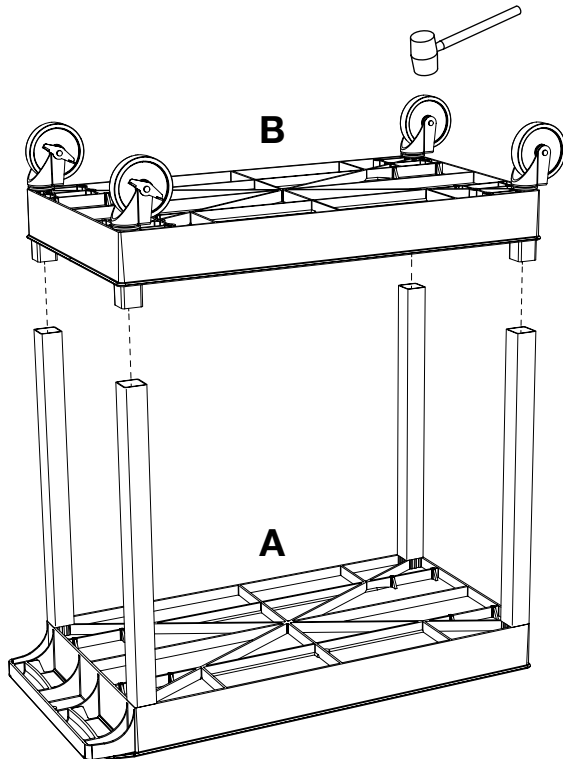

Luxor EC11-G 32" x 18"
Black 2-Tub Shelf
Utility Cart

Instruction Manual

Provided by

MyBinding.com

When Image Matters.

Call Us at 1-800-944-4573

Parts List

Tools Required

- Rubber Mallet

2 Shelf 18 x 32 Tub Cart Instructions

1

2

3

4