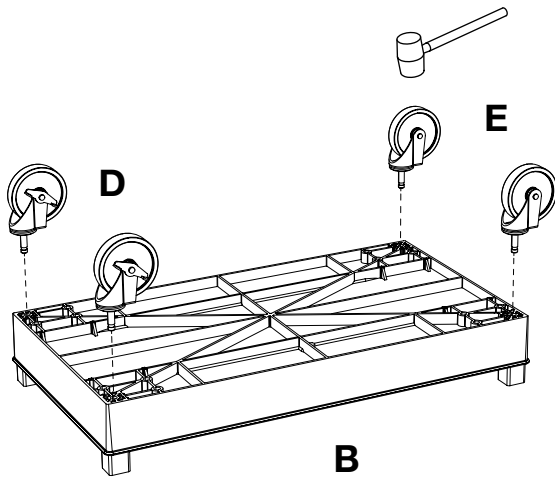

Luxor EC11-G 32" x 18"
Black 2-Tub Shelf
Utility Cart

Instruction Manual

Provided by

MyBinding.com

When Image Matters.

Call Us at 1-800-944-4573

Parts List

Tools Required

- Rubber Mallet

2 Shelf 18 x 32 Tub Cart Instructions

1

2

3

4