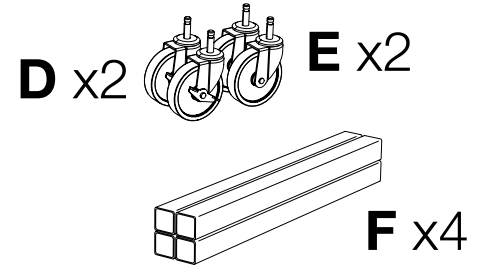

Luxor EC11-G 32" x 18"
Black 2-Tub Shelf
Utility Cart

Instruction Manual

Provided by

MyBinding.com

When Image Matters.

Call Us at 1-800-944-4573

Parts List

Tools Required

- Rubber Mallet

2 Shelf 18 x 32 Tub Cart Instructions

1

2

3

4