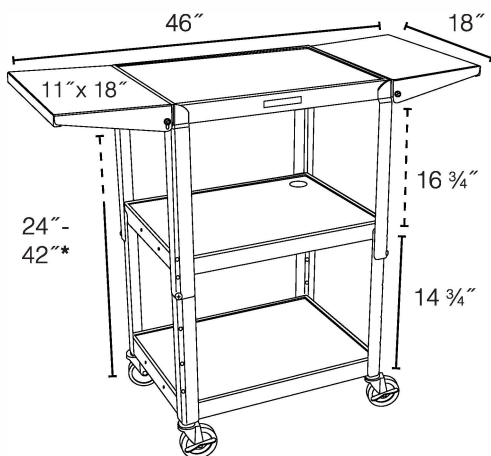

Luxor AVJ42DL Adjustable Height 3-Shelf A/V Cart With Drop-Leaf Shelves

Sell Sheet

Provided by

MyBinding.com

When Image Matters.

Call Us at 1-800-944-4573

Adjustable Height Steel A/V Cart

AVJ42DL
24"W x 18"D x 42"H

- Multipurpose steel utility cart perfect for use with audio/video equipment and more
- Roll formed shelves with powder coat paint finish
- Tables are robotically-welded for stability, with easy-access cable holes to keep the cart clean, organized and safe
- Measures 24"W x 18"D x 42"H with adjustable height from 24" to 42" in 2" increments
- Drop leaf side shelves measure 11"W x 18"D
- .25" retaining lip borders flat shelves
- Rolling cart with four 4" silent roll, full swivel ball bearing casters, two with locking brake
- Three-outlet, 15' UL and CSA listed electrical assembly with cord plug snap