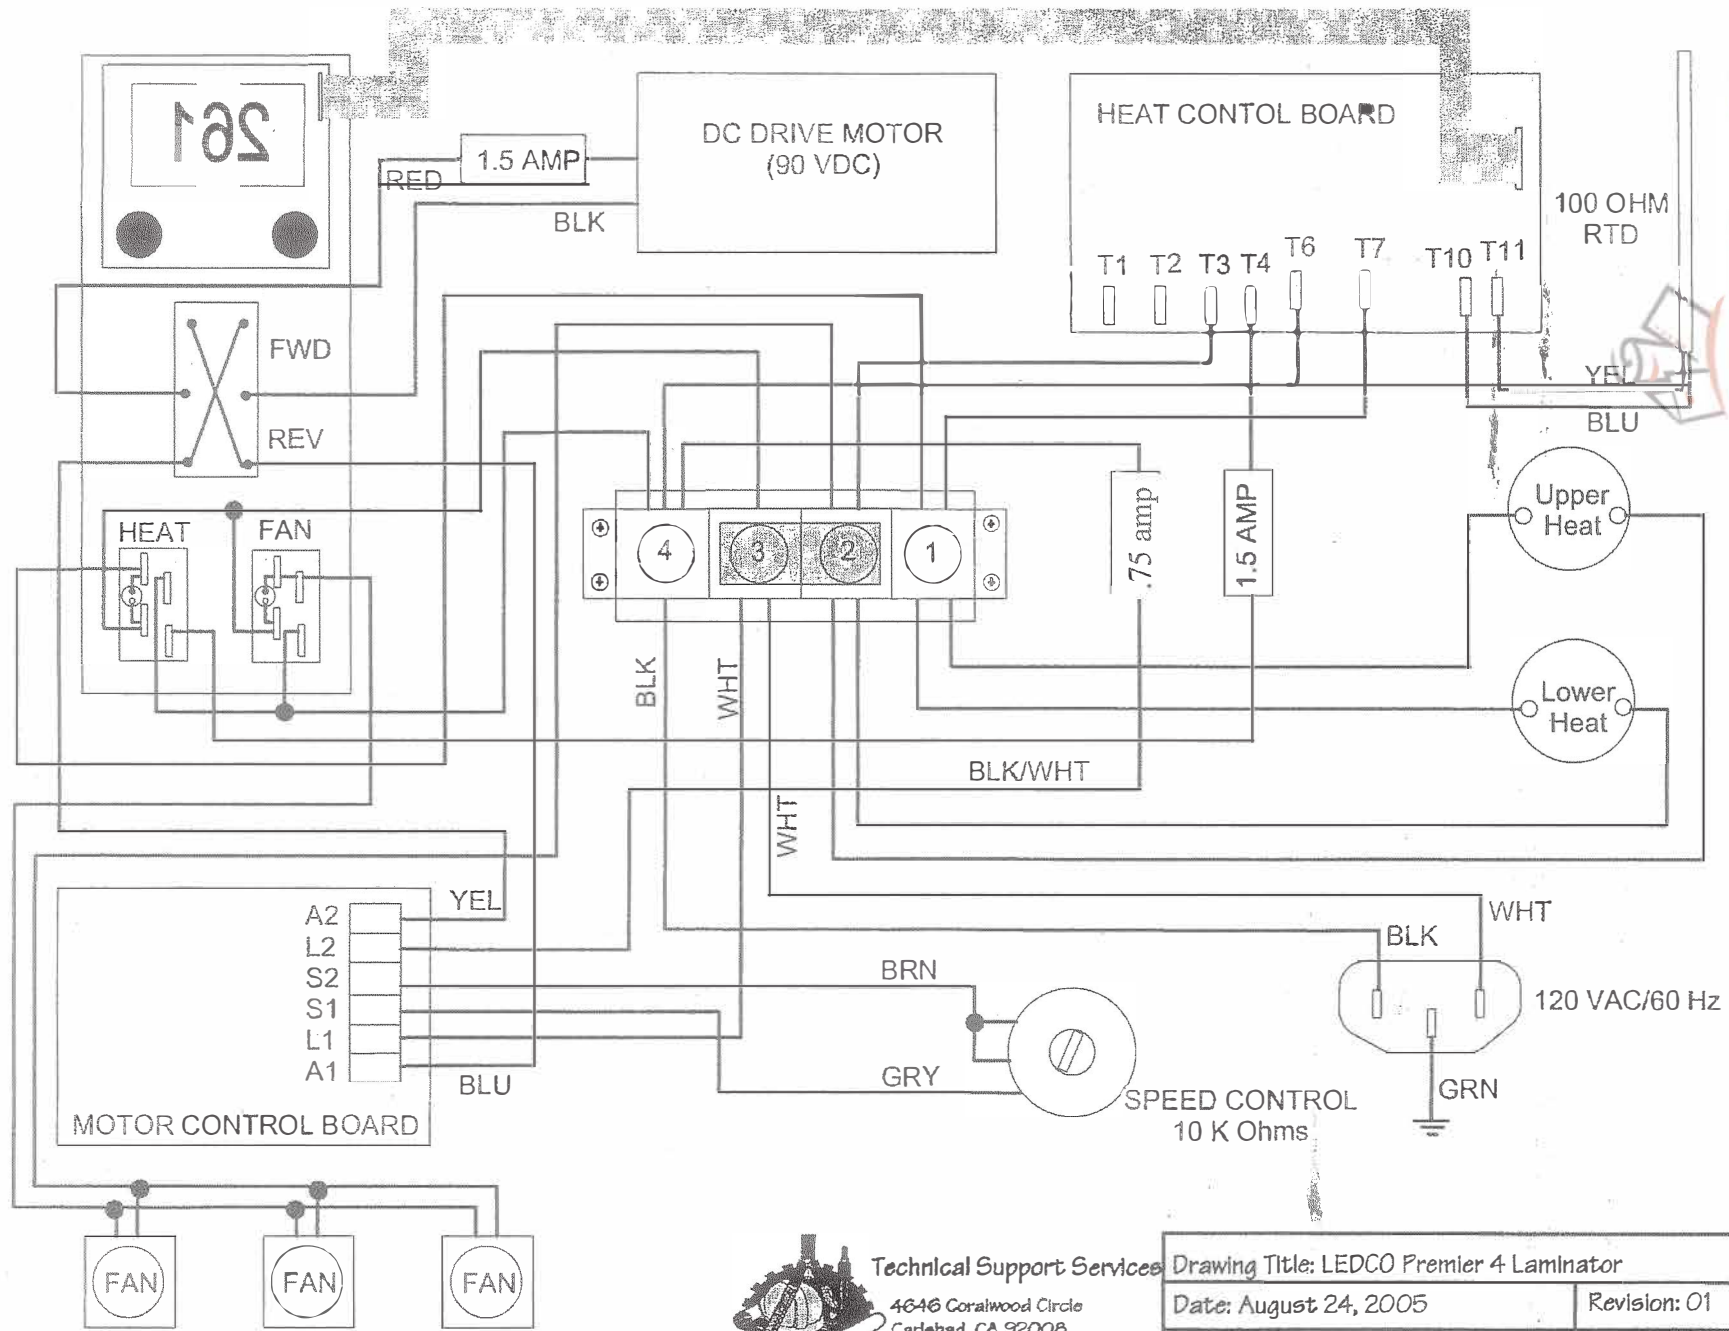

Ledco Premier 4 25" Roll Laminator 110V - 4025100C

Wiring Diagram

Provided by

MyBinding.com
When Image Matters.

Call Us at 1-800-944-4573

MyBinding