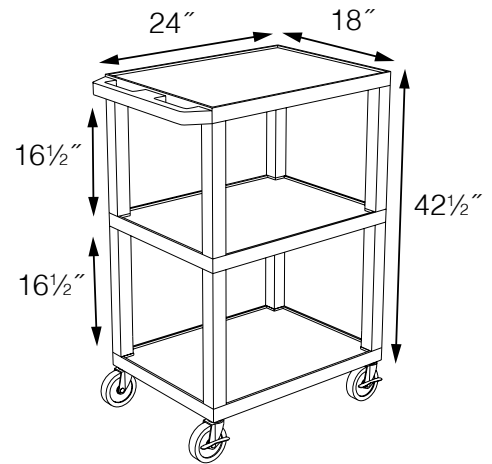

# Tuffy Presentation Stations

*Tuffy Black Presentation Stations - 42"H x 24"W x 18"D*

Front & Side pull-out shelves ideal for laptop, keyboards and projectors. Lockable WTD drawers great for storage and added security.

19 5/8"W x 13 5/8"D

**Measurements:**

**WTPSP42C2E-B**

**WT42E-B**

**WTPSP42E-B**

**WT42C2E-B/WTD**

**WT42E-B/WTD**