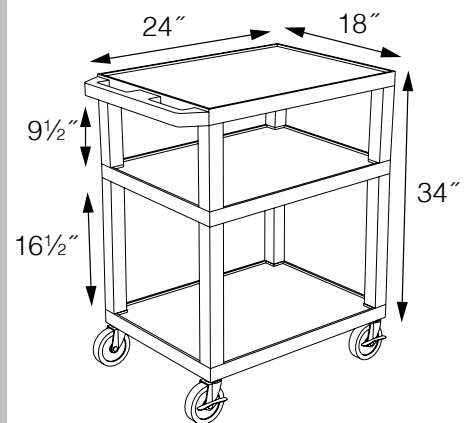

Measurements:

26" Tuffy Carts