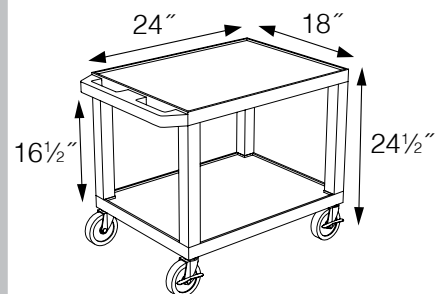

# Tuffy Presentation Stations

**Tuffy Black Presentation Stations - 42"H x 24"W x 18"D**

**WTPS34E-B**

Pull-out shelves ideal for laptop, keyboards and projectors. Lockable WTD drawers great for storage and added security.

**Measurements:**

**26" Tuffy Carts**

**WT26C2E-B**

**WT26E-B**

**Measurements:**

Shelf  
Color  
Code:

<b>Black</b> G	<b>Gray</b> GY	<b>Putty</b> OW	<b>Red</b> R	<b>Burgundy</b> BY	<b>Blue</b> BU
<b>Yellow</b> Y	<b>Orange</b> OR	<b>Hunter Green</b> HG	<b>Green</b> G	<b>Purple</b> P	<b>Navy</b> Z