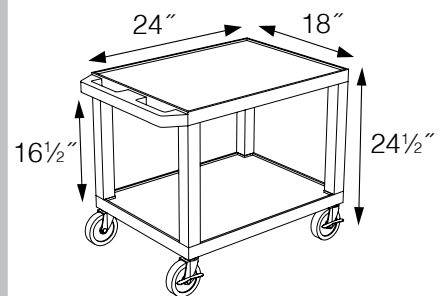

# Tuffy Presentation Stations

**Tuffy Black Presentation Stations - 42"H x 24"W x 18"D**

**WTPS34E-B**

Pull-out shelves ideal for laptop, keyboards and projectors. Lockable WTD drawers great for storage and added security.

**Measurements:**

**26" Tuffy Carts**

**WT26C2E-B**

**WT26E-B**

**Measurements:**

Shelf  
Color  
Code:

<b>Black</b> GY	<b>Gray</b> GY	<b>Putty</b> OW	<b>Red</b> R	<b>Burgundy</b> BY	<b>Blue</b> BU
<b>Yellow</b> Y	<b>Orange</b> OR	<b>Hunter Green</b> HG	<b>Green</b> G	<b>Purple</b> P	<b>Navy</b> Z