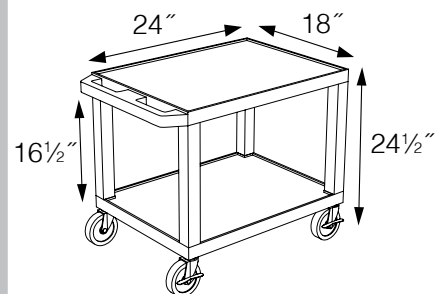

# Tuffy Presentation Stations

**Tuffy Black Presentation Stations - 42"H x 24"W x 18"D**

**WTPS34E-B**

Pull-out shelves ideal for laptop, keyboards and projectors. Lockable WTD drawers great for storage and added security.

**Measurements:**

**26" Tuffy Carts**

**WT26C2E-B**

**WT26E-B**

**Measurements:**

**16" Tuffy Carts**

Shelf Color Code:	<b>Black</b>	<b>Gray</b> GY	<b>Putty</b> OW	<b>Red</b> R	<b>Burgundy</b> BY	<b>Blue</b> BU
	<b>Yellow</b> Y	<b>Orange</b> OR	<b>Hunter Green</b> HG	<b>Green</b> G	<b>Purple</b> P	<b>Navy</b> Z