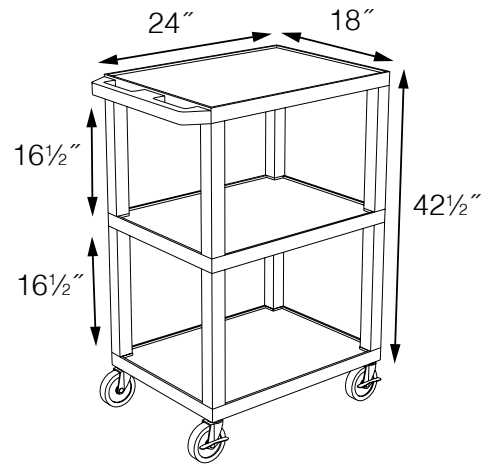

# Tuffy Presentation Stations

*Tuffy Black Presentation Stations - 42"H x 24"W x 18"D*

Front & Side pull-out shelves ideal for laptop, keyboards and projectors. Lockable WTD drawers great for storage and added security.

19 5/8"W x 13 5/8"D

**Measurements:**

**WTPSP42C2E-B**

**WT42E-B**

**WTPSP42E-B**

**WT42C2E-B/WTD**

**WT42E-B/WTD**