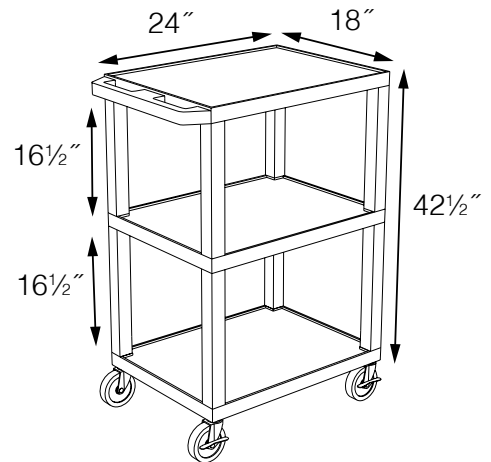

# Tuffy Presentation Stations

*Tuffy Black Presentation Stations - 42"H x 24"W x 18"D*

Front & Side pull-out shelves ideal for laptop, keyboards and projectors. Lockable WTD drawers great for storage and added security.

19 5/8"W x 13 5/8"D

**Measurements:**

**WTPSP42C2E-B**

**WT42E-B**

**WTPSP42E-B**

**WT42C2E-B/WTD**

**WT42E-B/WTD**