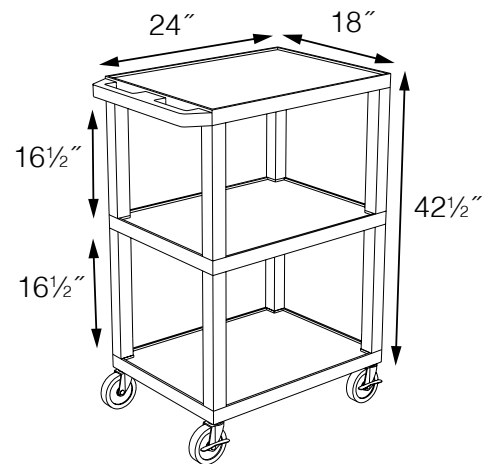

# Tuffy Presentation Stations

*Tuffy Black Presentation Stations - 42"H x 24"W x 18"D*

Front & Side pull-out shelves ideal for laptop, keyboards and projectors. Lockable WTD drawers great for storage and added security.

19 5/8"W x 13 5/8"D

**Measurements:**

**WTPSP42C2E-B**

**WT42E-B**

**WTPSP42E-B**

**WT42C2E-B/WTD**

**WT42E-B/WTD**