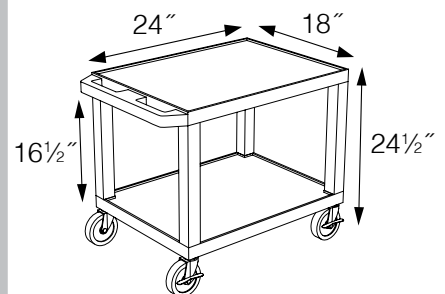

# Tuffy Presentation Stations

**Tuffy Black Presentation Stations - 42"H x 24"W x 18"D**

**WTPS34E-B**

Pull-out shelves ideal for laptop, keyboards and projectors. Lockable WTD drawers great for storage and added security.

**Measurements:**

**26" Tuffy Carts**

**WT26C2E-B**

**WT26E-B**

**Measurements:**

Shelf  
Color  
Code:

<b>Black</b> GY	<b>Gray</b> GY	<b>Putty</b> OW	<b>Red</b> R	<b>Burgundy</b> BY	<b>Blue</b> BU
<b>Yellow</b> Y	<b>Orange</b> OR	<b>Hunter Green</b> HG	<b>Green</b> G	<b>Purple</b> P	<b>Navy</b> Z