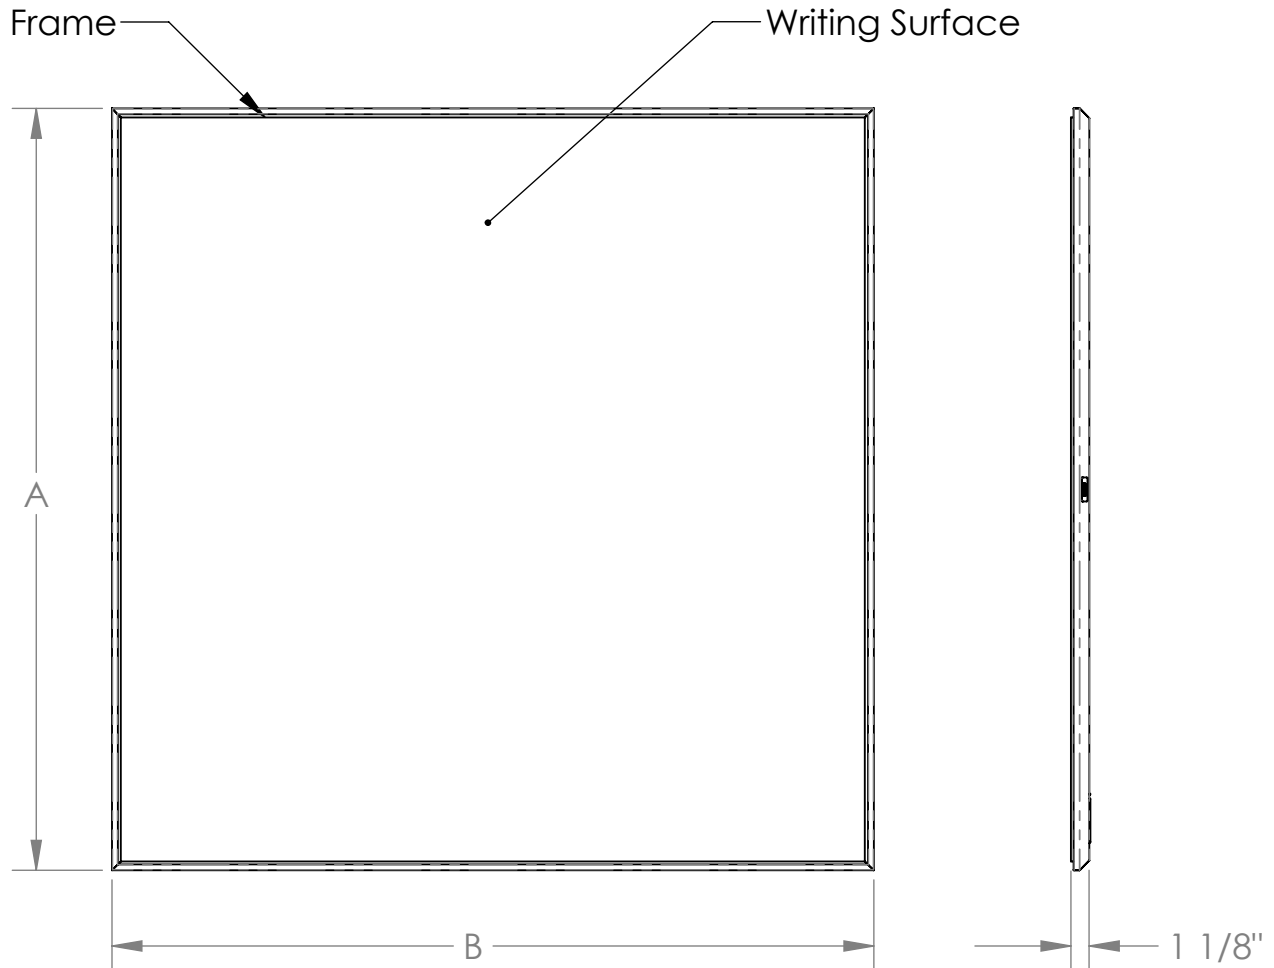

Ghent 35 5/8" x 47 5/8"
Simplicity Acrylite Surface
Whiteboard with Aluminum Frame

Product Spec Sheet

Provided by

MyBinding.com

When Image Matters.

Call Us at 1-800-944-4573

SIO Series

Simplicity Private Office Whiteboards

Materials:

- Frame & Accessory Rail: Clear satin anodized aluminum extrusion.
- Writing Surface: Acrylite® Clear Abrasion Resistant Acrylic Co-extruded With Acrylite® White Acrylic
- Back Panel (magnetic version only): 20 gauge galvanized steel sheet.

Features:

- Available with a magnetic or non-magnetic writing surface.
- Available sizes (nominal): 2'H x 3'W, 3'H x 4'W, 4'H x 4'W, 4'H x 5'W, 4'H x 6'W, and 4'H x 8'W
- Installs with cleat style board hangers. (included)
- An eraser and four assorted color markers are included.
- Detached 16" accessory rail provided.