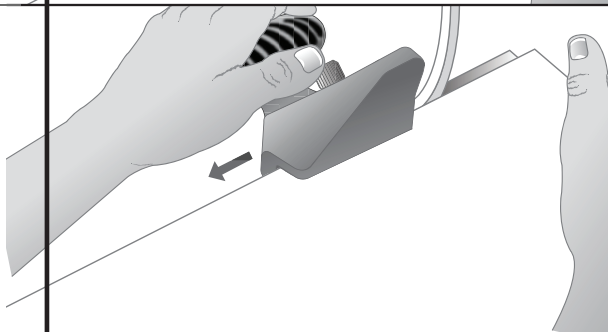

For detailed instructions, go to
www.foamwerks.com

Pour des instructions détaillées, visitez le site
www.foamwerks.com

Para obtener instrucciones detalladas, visite
www.foamwerks.com