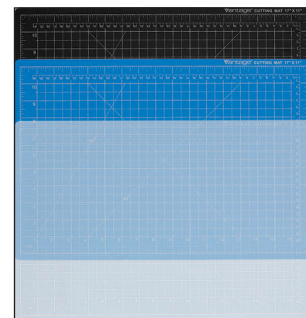

Vantage® mats are available in black, blue, and crystal clear.

Cutting Mat Sizes

Mat Sizes	Black	Blue	Crystal Clear
9" x 12"	#10670	#10690	#10680
12" x 18"	#10671	#10691	#10681
18" x 24"	#10672	#10692	#10682
24" x 36"	#10673	#10693	#10683
36" x 48"	#10674	#10694	#10684

California Proposition 65

WARNING- This product is fabricated from recycled materials. Since the origin of these materials are unknown, this product may contain chemicals known to cause cancer, birth defects or other reproductive harm.

www.P65Warnings.ca.gov