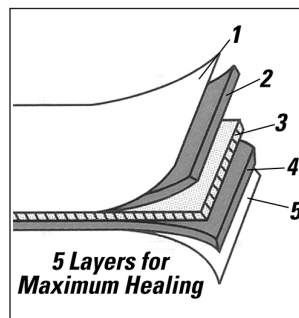

SELF-HEALING DURABILITY

Outstanding self-healing ability allows cuts to virtually disappear, maintaining a smoother surface and extending the life of the mat and your cutting blades. For versatility, you can use the mats on both sides. Use the top with the rulers and guides for precise trimming, and use the reverse side for free-hand work.

PVC CONSTRUCTION

5-ply PVC construction creates a solid, non-glare work surface. The thicker inner core stabilizes the mat while the outer, resilient layers offer superior self-healing capability. These mats have no odor and are more durable than lower quality mats.

SCREENED GUIDES

Whether you are cutting quilting squares or trimming photos, align your work precisely with the 1/2" grid and inch and metric rulers. Diagonal cuts aren't a problem with the 45° and 60° diagonal guides.

Product Features

- Self-healing 5-layer design for maximum durability
- 1/8" PVC construction protects work surface
- Screened measurement grid for easy sizing
- Screened inch, metric, and angled guides (top surface)
- Surface material protects blades from becoming dull
- Mats can be used on both sides for versatility
- Ideal for cropping photos, cutting, sewing, and crafting
- Available in Black, Blue, and Crystal Clear