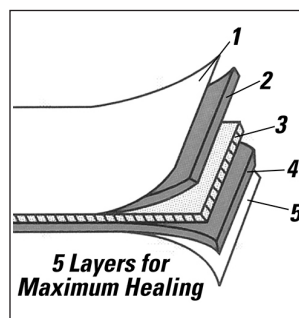

SELF-HEALING DURABILITY

Outstanding self-healing ability allows cuts to virtually disappear, maintaining a smoother surface and extending the life of the mat and your cutting blades. For versatility, you can use the mats on both sides. Use the top with the rulers and guides for precise trimming, and use the reverse side for free-hand work.

PVC CONSTRUCTION

5-ply PVC construction creates a solid, non-glare work surface. The thicker inner core stabilizes the mat while the outer, resilient layers offer superior self-healing capability. These mats have no odor and are more durable than lower quality mats.

SCREENED GUIDES

Whether you are cutting quilting squares or trimming photos, align your work precisely with the 1/2" grid and inch and metric rulers. Diagonal cuts aren't a problem with the 45° and 60° diagonal guides.

Product Features

- Self-healing 5-layer design for maximum durability
- 1/8" PVC construction protects work surface
- Screened measurement grid for easy sizing
- Screened inch, metric, and angled guides (top surface)
- Surface material protects blades from becoming dull
- Mats can be used on both sides for versatility
- Ideal for cropping photos, cutting, sewing, and crafting
- Available in Black, Blue, and Crystal Clear