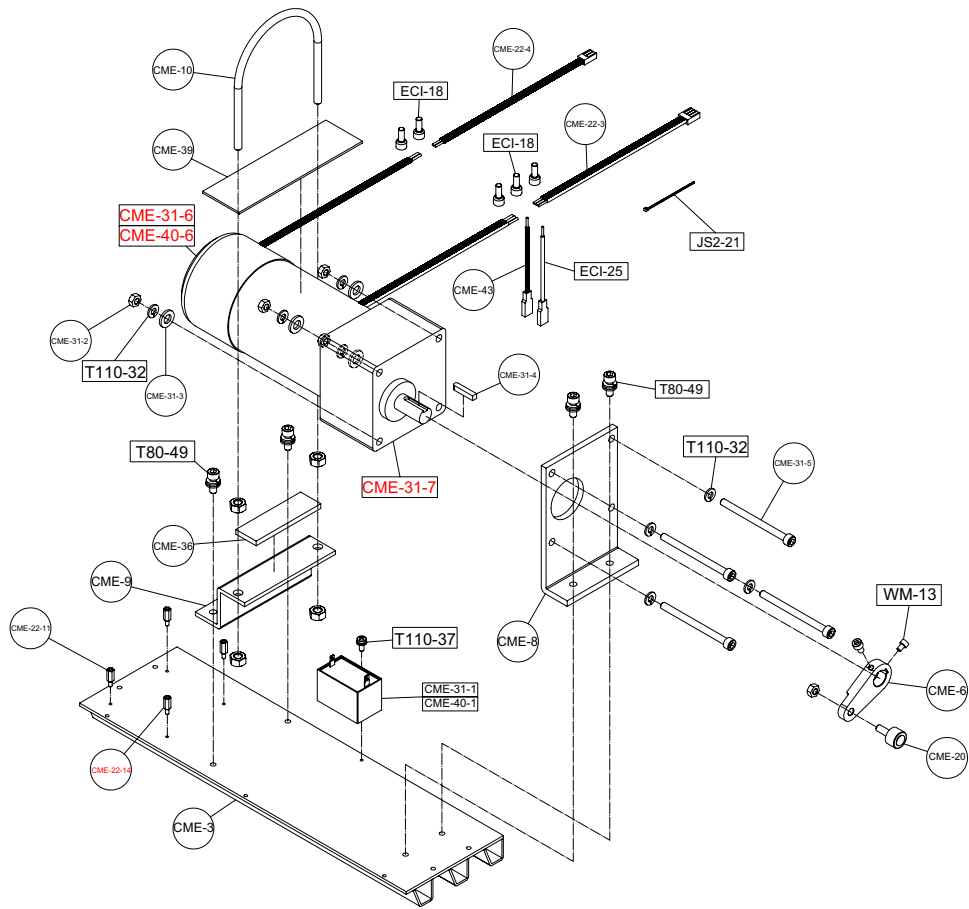

Akiles CoilMac EPI+ Electric Oval Hole Coil Binding Machine

Parts List

Provided by

MyBinding.com

When Image Matters.

Call Us at 1-800-944-4573

COILMAC-EPI41 CORE PARTS LIST

PARTS LIST FOR CME-011 Set of CME Roller Rolling

PARTS LIST FOR CME-05 Set of Motor Transmission

PARTS LIST FOR CME-07 Set of CME Rear Cover

PARTS LIST FOR CME-08 Set of CME Roller Rolling