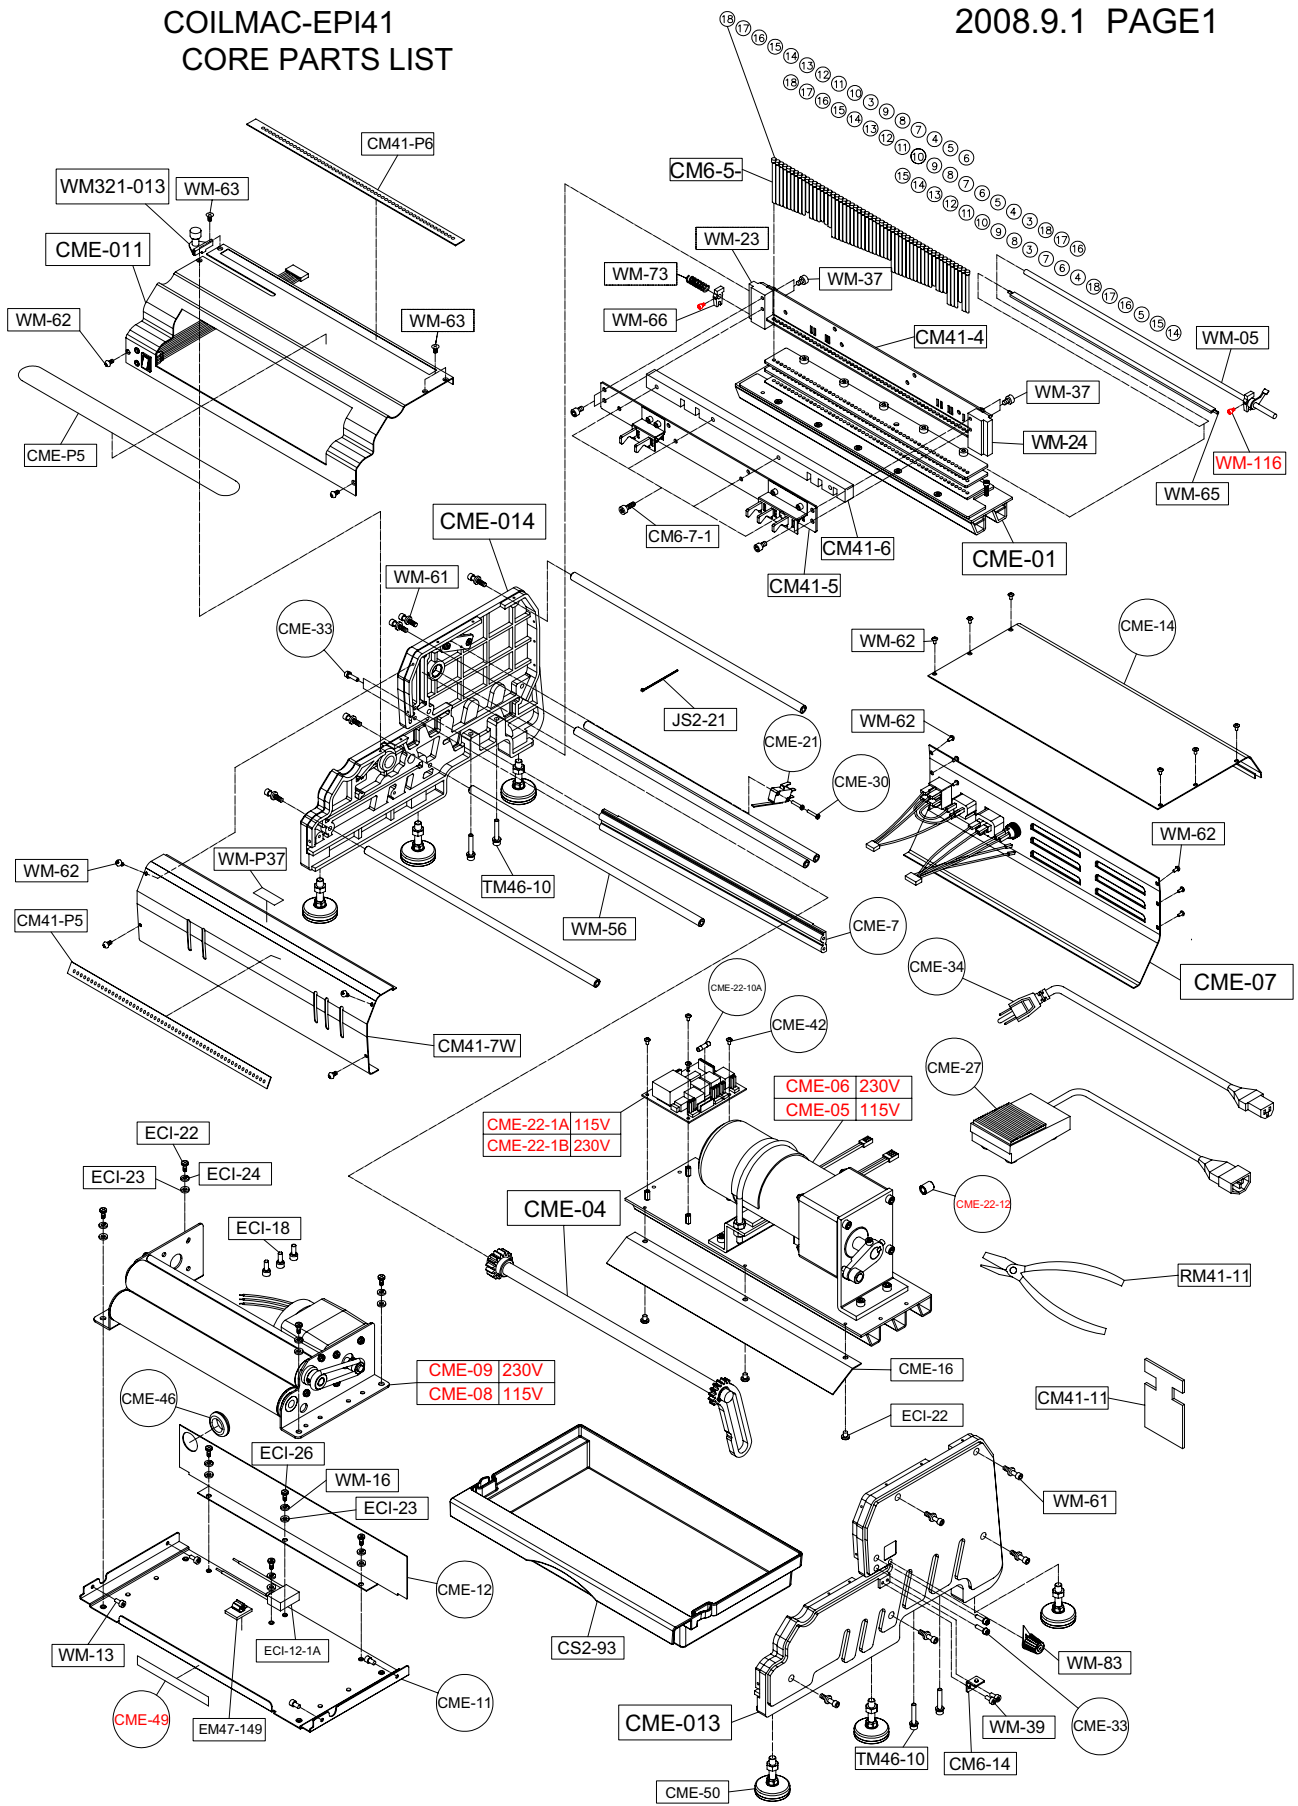

Akiles CoilMac EPI+ Electric Oval Hole Coil Binding Machine

Parts List

Provided by

MyBinding.com

When Image Matters.

Call Us at 1-800-944-4573

COILMAC-EPI41 CORE PARTS LIST

PARTS LIST FOR CME-011 Set of CME Roller Rolling

PARTS LIST FOR CME-05 Set of Motor Transmission

PARTS LIST FOR CME-07 Set of CME Rear Cover

PARTS LIST FOR CME-08 Set of CME Roller Rolling