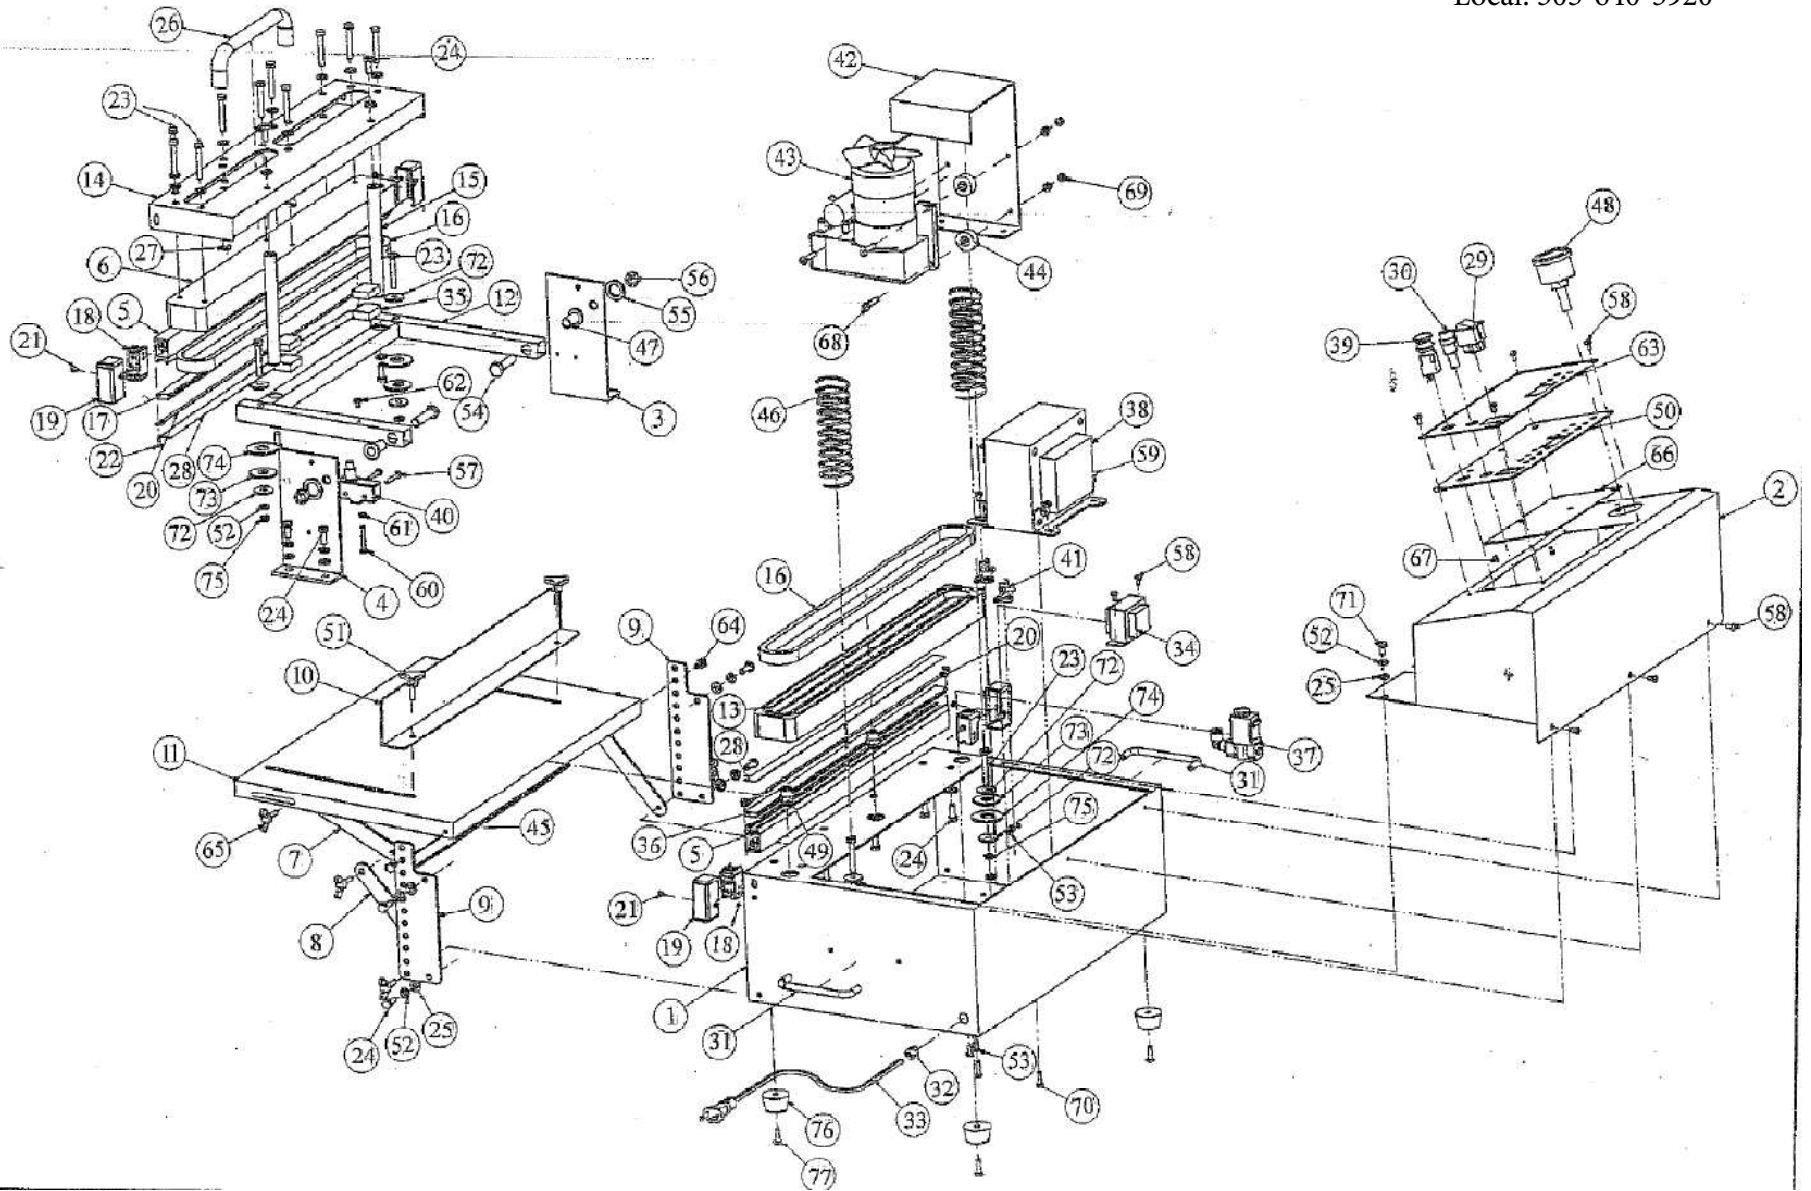

WVT-455T VACUUM SEALER

Spare Parts DIAGRAM

MyBinding.com
5500 NE Moore Court
Hillsboro, OR 97124
Toll Free: 1-800-944-4573
Local: 503-640-5920

■ WVT-455T VACUUM SEALER

Spare Parts DIAGRAM

MyBinding.com
5500 NE Moore Court
Hillsboro, OR 97124
Toll Free: 1-800-944-4573
Local: 503-640-5920

No.	Description	No.	Description
1	Body	40	Limit Switch
2	Upper Body Housing	41	4-Way Vacuum Junction
3	Plate for Upper Bracket (right)	42	Pump Holder
4	Plate for Upper Bracket (left)	43	Vacuum Pump
5	Silicon Bracket	44	Rubber Foot of Pump
6	Vacuum Chamber (bottom)	45	Adjustable Plate of Working Table
7	Support Plate for Working Table (bottom)	46	Spring (XL)
8	Support Plate for Working Table (upper)	47	Bushing for Upper Bracket
9	Fixed Plate for Working Table	48	Vacuum Gauge
10	Adjustable Plate for Working Table	49	Junction
11	Working Table	50	Control Panel
12	Upper Bracket	51	Multi-star Screw
13	Vacuum Chamber (upper)	52	Washer
14	Upper Press Unit	53	Screw of Solenoid Valve
15	Fixed Shaft for Upper Press Unit	54	Hexagon Bolt Upper Bracket
16	Oval Sponge	55	Spring Washer
17	Silicon Rubber	56	Nut
18	Hook Unit	57	Screw of Limit Switch
19	Cover of Hook Unit	58	Screw of small Transformer
20	Heating Element	59	Screw of Transformer
21	Screw (Hook Unit)	60	Screw
22	Screw (Heating Element)	61	Nut
23	Hexagon Bolt	62	Screw of Earth wire
24	Hexagon Bolt	63	Sticker of Control panel
25	Washer	64	Screw of Connecting Bracket
26	Handle (plastic)	65	Butterfly Nut
27	Screw	66	PC Board
28	Teflon Tape	67	Screw of PCB
29	Power Switch	68	Screw of Pump
30	Fuse Holder	69	Nut of Pump
31	Handle	70	Screw of Fixed Plate of Pump
32	Grommet	71	Hexagon Bolt of Lid
33	Power Cord	72	Washer
34	Transformer (S)	73	Washer
35	Sponge (S)	74	Washer
36	Alum. Plate	75	Nut
37	Solenoid Valve	76	Rubber Foot
38	Transformer	77	Screw
39	Emergency Stop Switch