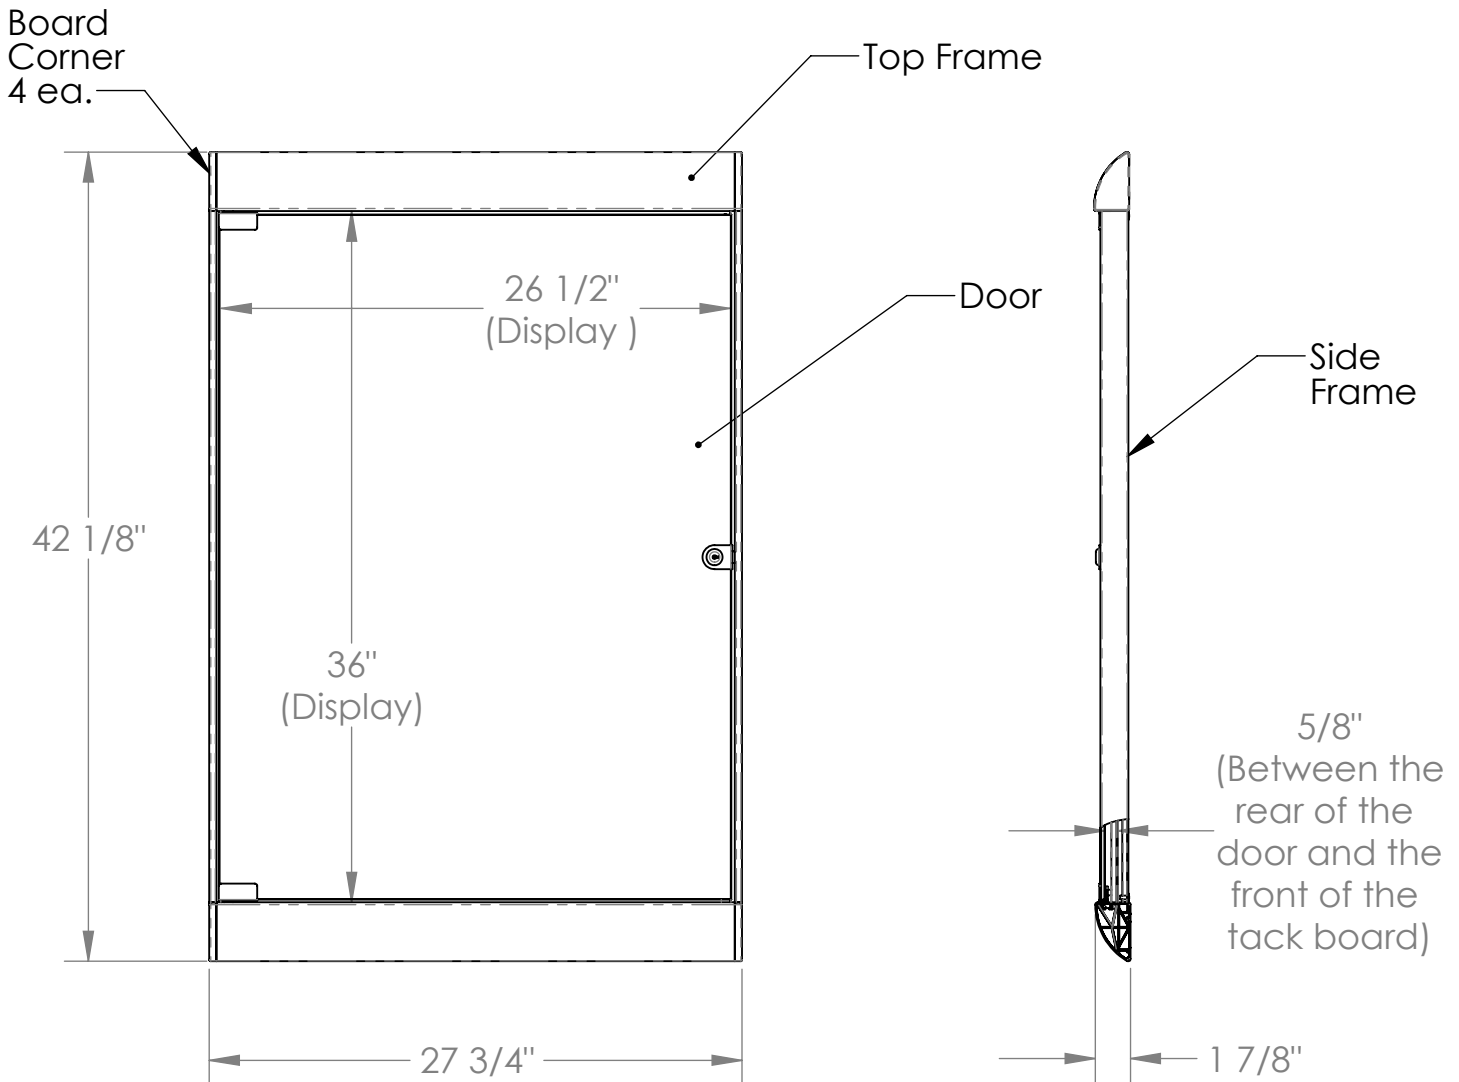

Silhouette 42 1/8" x 27 3/4"
1-Door Navy Vinyl Fabric
Tackboard w/ Satin Frame

Product Spec Sheet

Provided by

MyBinding.com

When Image Matters.

Call Us at 1-800-944-4573

Silhouette Enclosed Tack Boards

Product Specifications

Materials:

- Framework: aluminum extrusion.
- Door : 1/4" thick tempered glass.
- Tack panels : 3/8" thick fiber board covered in either "Flair Performance Fabric" or "PremaTak Vinyl" fabric.
- Door lock and hinges - chrome plated steel
- Door lock mount plate - polished stainless steel.
- Board corners - black thermoplastic.
- Door stop bumpers - black rubber.

Features:

- Matching top and bottom frames finishes: satin aluminum.
- Frameless door for optimum viewing
- 2 cleat style hanger rails are included.
- Letter size paper display capacity: 3 across / 3 down (Portrait)
2 across / 4 down (Landscape)
- Tack panels are available in 15 colors (see sheet 2)
- Can be mounted so that the door opens from the left or right.