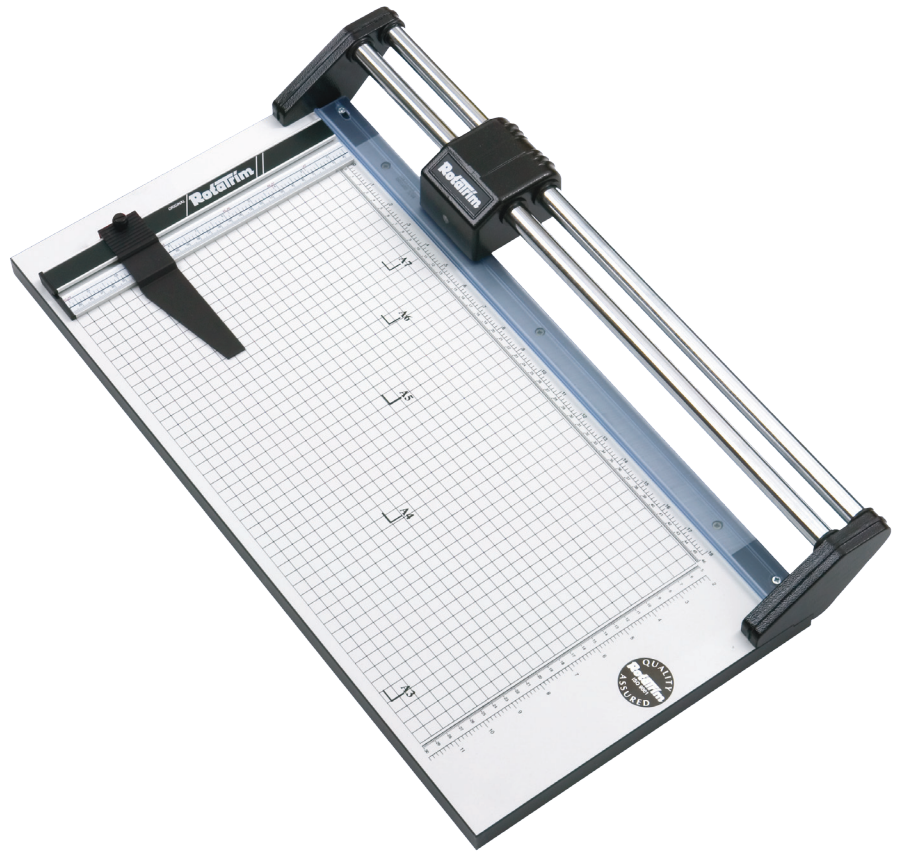

Originally designed with the photographer in mind, the heavy-duty use Professional has proven its durability and worth as an “all-day, everyday use” trimmer in a variety of industries. The Professional has been used to cut offset printing plates, packaging materials, polyethylene and even mount board- as well as for office finishing products.

The Professional is perfect for heavy-use cutting and trimming of flexible materials:

- Dual chrome-plated guide rails completely eliminate cutting head swivel.
- Design offers a maximum cut depth of up to 3mm.
- A solid laminated gridded baseboard ensures accurate placement of work.
- All-metal end frames and head, and an aluminum square side rule, lead to performance that lasts a lifetime.
- Self-sharpening Sheffield Steel cutting wheel.

The steel stand offers rigid support at the ideal working height of 34 inches. Black finished, this stand includes an integrated, transparent space-saving waste catcher that secures off cuts.

MyBinding.com
5500 NE Moore Court
Hillsboro, OR 97124
Toll Free: 1-800-944-4573
Local: 503-640-5920