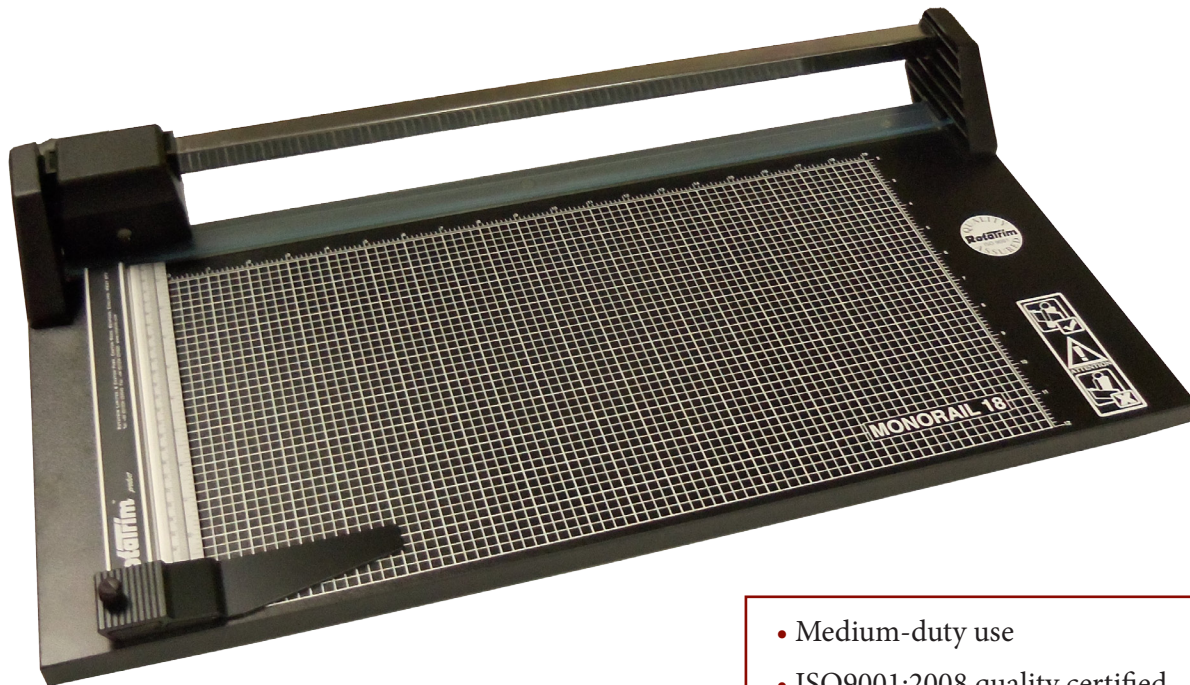

Akiles AlphaBind Comb Binding System

Instruction Manual

For Models:

CoilMac ECI 4:1 Coil

CoilMac ECI 5:1 Coil

Provided by

MyBinding.com

When Image Matters.

Call Us at 1-800-944-4573

The Monorail is designed for the slightly more occasional user – the professional – seeking a quality trimmer that won't be in use all day, every day. Maybe you're a photo or framing enthusiast who wants the best but you don't need the same durability of a heavier-duty trimmer? Or maybe you work in the education field and are in need of a premium machine, but without the premium price?

The Monorail is perfect for medium-use cutting and trimming of flexible materials, offering smooth-glide cutting action:

- A single chrome-plated guide rail is extremely resistant to head swivel.
- Design offers a maximum cut depth of up to 2mm.
- A solid laminated gridded baseboard ensures accurate placement of work.
- Virtually indestructible ABS plastic end frames and head equate to 20-25 years of performance.