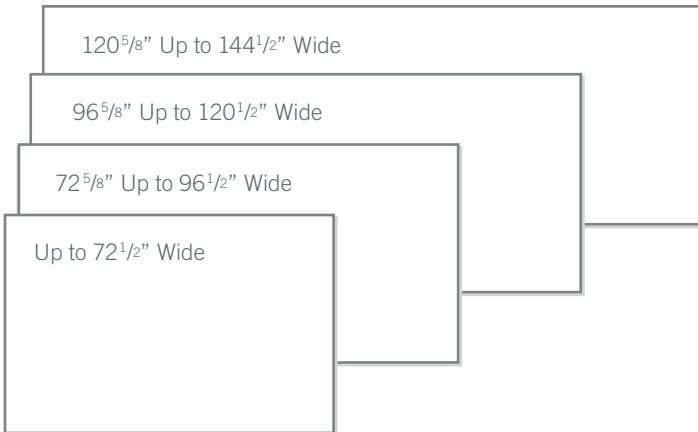

All Renewal whiteboards feature 28-gauge porcelain writing surfaces completely surrounded by satin-anodized aluminum trim with no marker trays. Factory pre-drilled holes in the aluminum framing make installation quick and easy. Renewal whiteboards will provide added years of reliable service and are backed by Ghent's 50-year performance guarantee.

GS 27F 0014W

Renewal Whiteboards

Renew Your Classroom

- Designed to fit directly over existing board
- Aluminum framed on all four sides with pre-drilled holes
- Premium porcelain marker surface accepts magnets
- Custom built to fit your specific requirements
- Quick mounting method eliminates having to remove old boards
- Backed by Ghent's 50-year performance guarantee

MyBinding.com

5500 NE Moore Court

Hillsboro, OR 97124

Toll Free: 1-800-944-4573

Local: 503-640-5920

Custom Sizes

Specify desired board size when ordering

Board height available up to 48^{1/2}"

Renewal whiteboards are built to order and are non-returnable

Item #	Width
RNM146	Up to 72 ^{1/2} " wide
RNM148	72 ^{5/8} " up to 96 ^{1/2} " wide
RNM1410	96 ^{5/8} " up to 120 ^{1/2} " wide
RNM1412	120 ^{5/8} " up to 144 ^{1/2} " wide