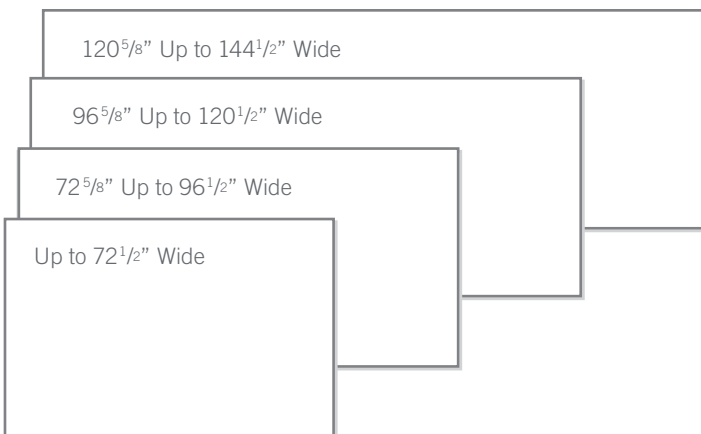

## Renew Your Classroom

- Designed to fit directly over existing board
- Aluminum framed on all four sides with pre-drilled holes
- Premium porcelain marker surface accepts magnets
- Custom built to fit your specific requirements
- Quick mounting method eliminates having to remove old boards
- Backed by Ghent's 50-year performance guarantee

## Custom Sizes

Specify desired board size when ordering

Board height available up to 48<sup>1/2</sup>"

Renewal whiteboards are built to order and are non-returnable

Item #	Width
RNM146	Up to 72 <sup>1/2</sup> " wide
RNM148	72 <sup>5/8</sup> " up to 96 <sup>1/2</sup> " wide
RNM1410	96 <sup>5/8</sup> " up to 120 <sup>1/2</sup> " wide
RNM1412	120 <sup>5/8</sup> " up to 144 <sup>1/2</sup> " wide