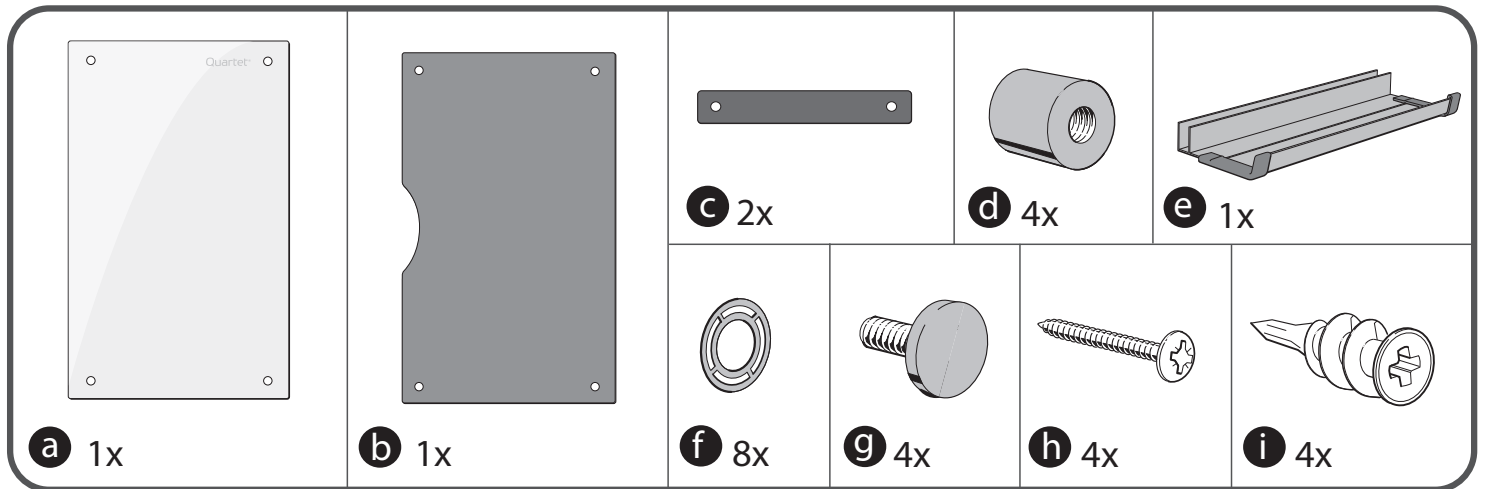

# ***Quartet Infinity 11" x 17" Customizable Magnetic Glass Dry-Erase Board***

Instruction Manual

*Provided by*

**MyBinding.com**

*When Image Matters.*

Call Us at 1-800-944-4573

# Infinity™ Custom Glass Dry-Erase Board

Tableau en verre personnalisé Infinity

8.5x11, 11x17, 18x24, 2x3, 3x4

MyBinding.com  
5500 NE Moore Court  
Hillsboro, OR 97124  
Toll Free: 1-800-944-4573  
Local: 503-640-5920