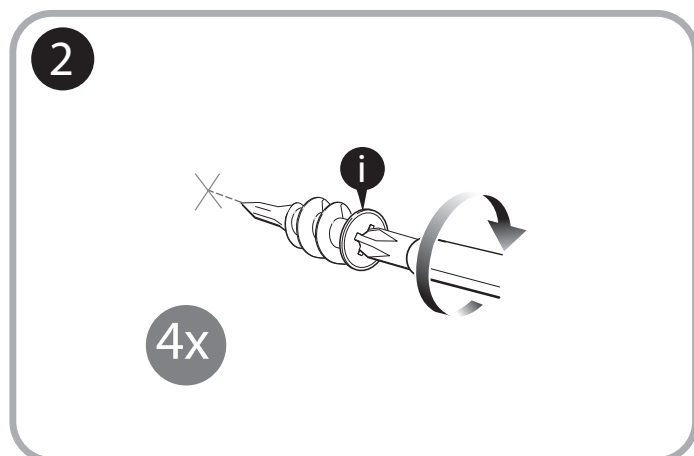

Infinity™ Custom Glass Dry-Erase Board

Tableau en verre personnalisé Infinity

8.5x11, 11x17, 18x24, 2x3, 3x4

MyBinding.com
5500 NE Moore Court
Hillsboro, OR 97124
Toll Free: 1-800-944-4573
Local: 503-640-5920

*for older or hard wallboard, a 7/32" pilot hole can be drilled first for easier anchor installation

Pour les murs anciens ou durs, percer un trou de guidage de 7/32 po pour faciliter l'installation des dispositifs d'ancrage.