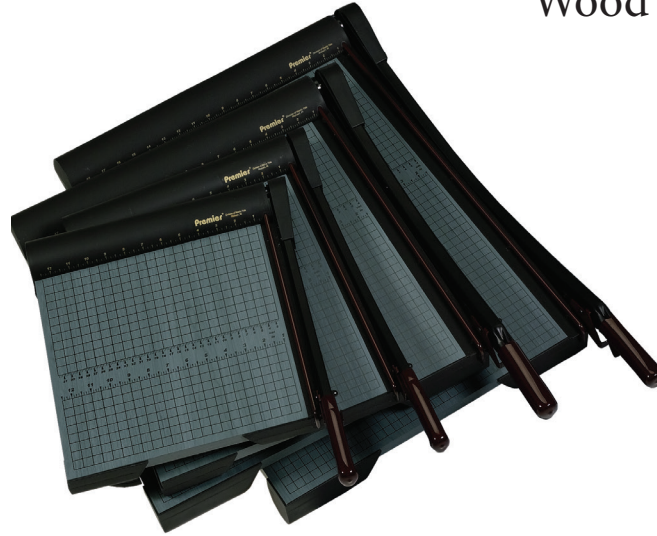

***Premier Heavy Duty 36"  
Wood Paper Trimmer  
With Clamp - WC36***

Product Spec Sheet

*Provided by*

**MyBinding.com**

*When Image Matters.*

Call Us at 1-800-944-4573

# Premier® Green Board Wood Series Guillotine

### Premier® Green Board Wood Series Guillotine Trimmers

- Made heavy-duty with 3/4” thick wood base includes all the heavy-duty features needed to cut large stacks of paper
  - Through-hardened steel blades with precision-angle will cut up to 20 sheets of 20lb. bond paper at once
  - Accurately cuts paper, matte board, cardboard, film, tissue, and textiles
  - Each model has a permanent 1/2” grid, dual English and metric rulers
  - Safety features include patented automatic blade latch that locks with every cutting motion, a finger guard to protect the entire length of the blade, and torsion spring that prevents the blade from accidentally falling during operation
  - Ergonomic soft-grip handle for comfort while trimming
- WC36 features an automatic paper clamp for precision cutting  
Limited lifetime warranty on blades, one year on other components