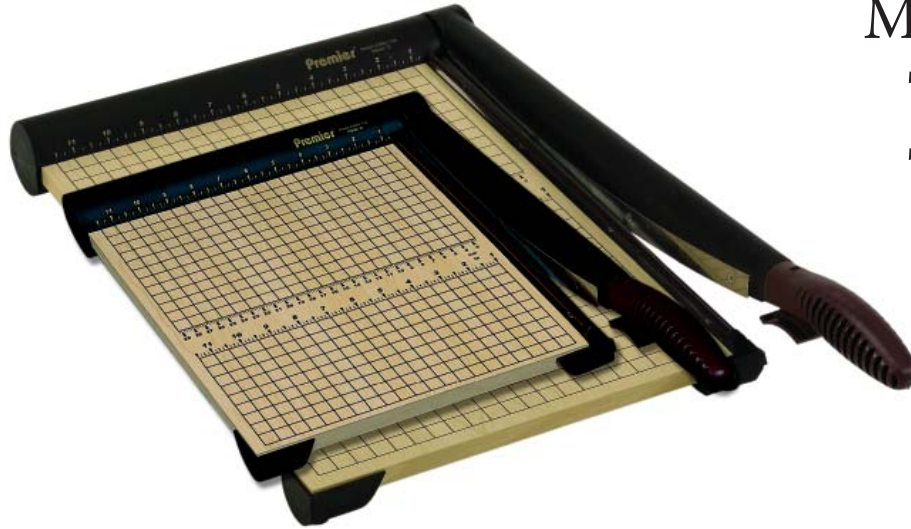

Premier T12 SharpCut 12 Inch Guillotine Paper Trimmer

Product Spec Sheet

Provided by

MyBinding.com

When Image Matters.

Call Us at 1-800-944-4573

Premier® T- Series StackCut

Product Information

Models
T12
T15

Premier® SharpCut™ Series

- Medium-duty trimmers made with a 1/2" thick wood base
- Self-sharpening, through-hardened steel blade cuts up to 15 sheets of 20lb. bond paper at once
- Permanent 1/2" grid, dual English and metric rulers ensure proper alignment
- Safety features include: patented automatic blade latch that locks with every cutting motion, a finger guard to protect the entire length of the blade, and torsion spring that prevents the blade from accidentally falling during operation

Available Models: T12 & T15

Premier® Model #		T-SharpCut™
Capacity	sheets	15
Cutting Length	inch	11.75 to 14.75
Cutting Height	inch	N/A
Cutting Depth	inch	N/A
Paper Clamp		No
Electrical	volt	No
Dimensions	W x D x H approx inch cm	13.13 x 19.5 x 2 33 x 50 x 5 to 13.13 x 22.75 x 2 33 x 58 x 5
Weight	approx. ounces/lbs.	5 to 6 lbs.