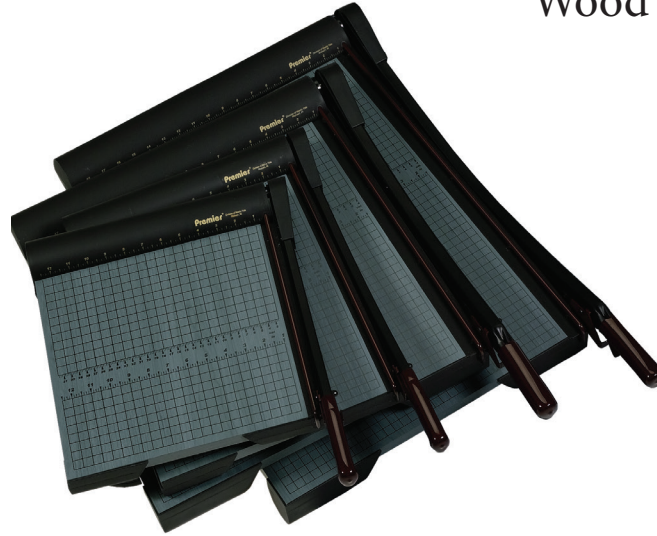

# ***Premier Heavy Duty 24'' Wood Paper Trimmer - W24***

Product Spec Sheet

*Provided by*

**MyBinding.com**  
*When Image Matters.*

Call Us at 1-800-944-4573

# Premier® Green Board Wood Series Guillotine

### Premier® Green Board Wood Series Guillotine Trimmers

- Made heavy-duty with 3/4” thick wood base includes all the heavy-duty features needed to cut large stacks of paper
  - Through-hardened steel blades with precision-angle will cut up to 20 sheets of 20lb. bond paper at once
  - Accurately cuts paper, matte board, cardboard, film, tissue, and textiles
  - Each model has a permanent 1/2” grid, dual English and metric rulers
  - Safety features include patented automatic blade latch that locks with every cutting motion, a finger guard to protect the entire length of the blade, and torsion spring that prevents the blade from accidentally falling during operation
  - Ergonomic soft-grip handle for comfort while trimming
- WC36 features an automatic paper clamp for precision cutting  
Limited lifetime warranty on blades, one year on other components