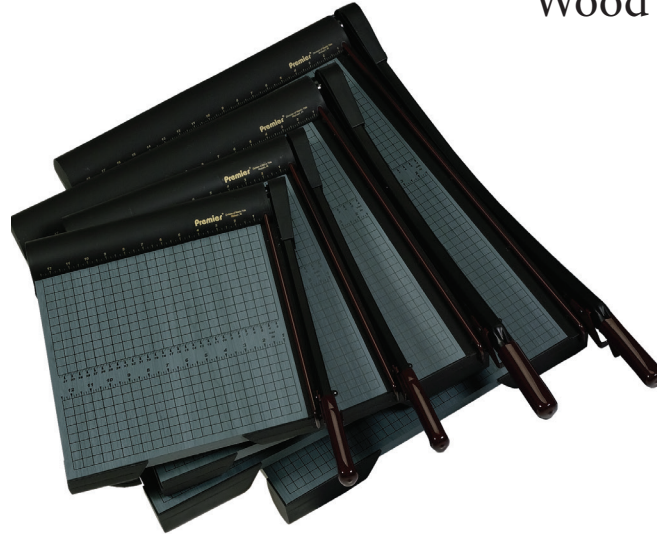

# Premier® Green Board Wood Series Guillotine

### Premier® Green Board Wood Series Guillotine Trimmers

- Made heavy-duty with 3/4” thick wood base includes all the heavy-duty features needed to cut large stacks of paper
- Through-hardened steel blades with precision-angle will cut up to 20 sheets of 20lb. bond paper at once
- Accurately cuts paper, matte board, cardboard, film, tissue, and textiles
- Each model has a permanent 1/2” grid, dual English and metric rulers
- Safety features include patented automatic blade latch that locks with every cutting motion, a finger guard to protect the entire length of the blade, and torsion spring that prevents the blade from accidentally falling during operation
- Ergonomic soft-grip handle for comfort while trimming

WC36 features an automatic paper clamp for precision cutting

Limited lifetime warranty on blades, one year on other components

Available Models: W12, W15, W18, W24, W30 & WC36

Premier® Model #		W-Green Board
Capacity	sheets	20
Cutting Length	inch	11.75 to 36
Cutting Height	inch	N/A
Cutting Depth	inch	N/A
Paper Clamp		No
Electrical	volt	No
Dimensions	W x D x H approx inch cm	13.75 x 19 x 3.25 35 x 48 x 08 to 25 x 47 x 5.5 64 x 119 x 14
Weight	approx. ounces/lbs.	8 to 58 lbs.