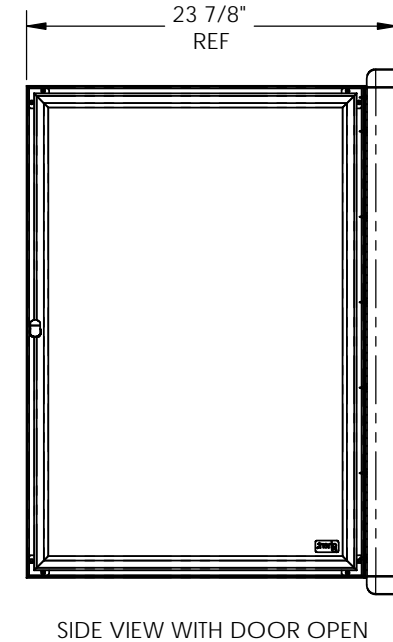

Ovation 34" x 24" Radius

1 Door Gray Frame

Black Letterboard

Product Spec Sheet

Provided by

MyBinding.com
When Image Matters.

Call Us at 1-800-944-4573

Ovation Series

Enclosed Boards - Single Door

Materials:

- Board frame, door frame, and door hinges - aluminum.
- Lens - clear acrylic sheet.
- Letter panel - flannel stuffed 1/2" thick grooved medium density fiberboard (MDF).
- Tack panel - fabric covered 3/8" thick fiber board.
- Board corners - die cast zinc
- Lock, hanger, and fasteners - steel

Features:

- Full length door hinge.
- Rounded board frame corners
- A cam style door lock with two keys.
- Four installed hangers
- One set of white plastic 3/4" gothic letters (included with boards with letter panels)