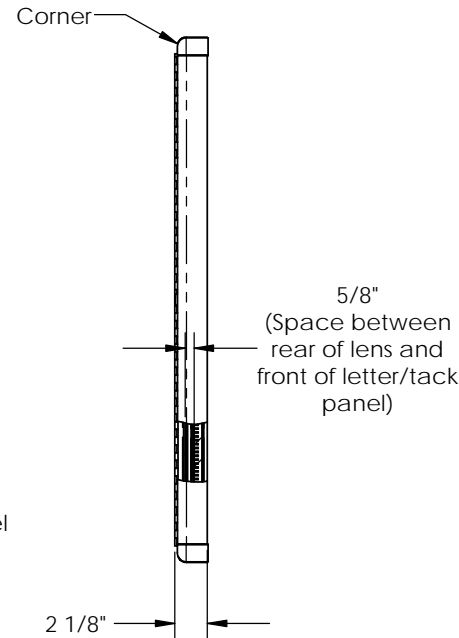

Ovation 34" x 24" Radius

1 Door Gray Frame

Black Letterboard

Product Spec Sheet

Provided by

MyBinding.com
When Image Matters.

Call Us at 1-800-944-4573

Ovation Series

Enclosed Boards - Single Door

Materials:

- Board frame, door frame, and door hinges - aluminum.
- Lens - clear acrylic sheet.
- Letter panel - flannel stuffed 1/2" thick grooved medium density fiberboard (MDF).
- Tack panel - fabric covered 3/8" thick fiber board.
- Board corners - die cast zinc
- Lock, hanger, and fasteners - steel

Features:

- Full length door hinge.
- Rounded board frame corners
- A cam style door lock with two keys.
- Four installed hangers
- One set of white plastic 3/4" gothic letters (included with boards with letter panels)