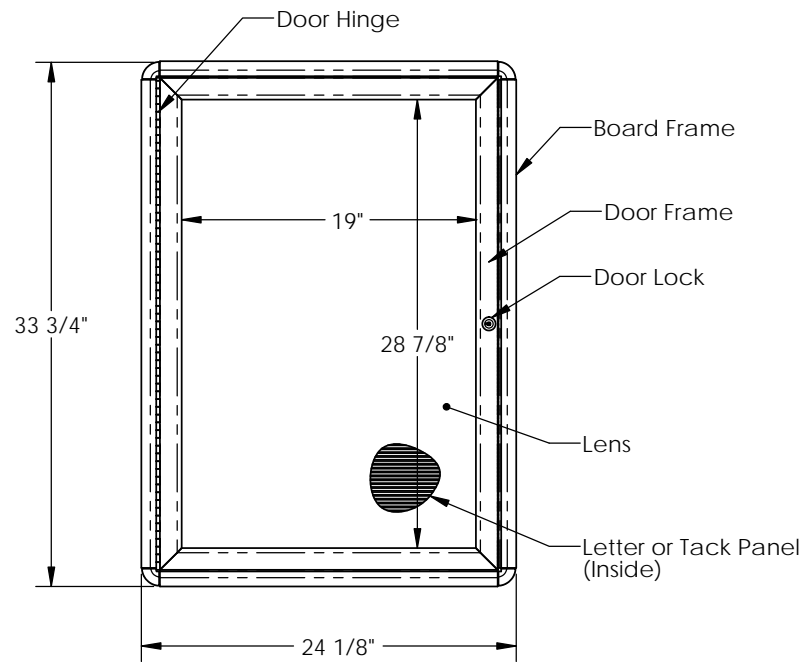

Ovation 34" x 24" Radius

1 Door Gray Frame

Black Letterboard

Product Spec Sheet

Provided by

MyBinding.com
When Image Matters.

Call Us at 1-800-944-4573

Ovation Series

Enclosed Boards - Single Door

Materials:

- Board frame, door frame, and door hinges - aluminum.
- Lens - clear acrylic sheet.
- Letter panel - flannel stuffed 1/2" thick grooved medium density fiberboard (MDF).
- Tack panel - fabric covered 3/8" thick fiber board.
- Board corners - die cast zinc
- Lock, hanger, and fasteners - steel

Features:

- Full length door hinge.
- Rounded board frame corners
- A cam style door lock with two keys.
- Four installed hangers
- One set of white plastic 3/4" gothic letters (included with boards with letter panels)