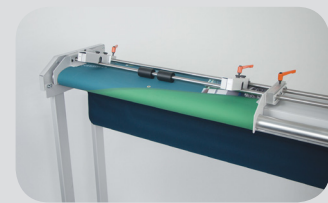

# BT100 Banner Trimmer

Retractable cutting blades

Retractable cutting blades

Cuts various banner sizes

- Safety while trimming banners (no more open knives/scissors)
- Retractable, easily replaceable cutting blades using standard “off-the-shelf” box cutter type blades
- Accuracy - no more guess work while trimming, accurate cutting to within 1/16”
- Time efficiency - from start to finish, trim the banner in just minutes and reduce rework
- Variable size cuts - can handle any custom size banner up to 43” wide
- Large, locking casters on one side to allow for easy movement in the workspace
- Manual handle, no external power is required
- Made in USA

## SPECIFICATIONS:

Model No.:	BT100
Min/Max Cut Width: (inch)	2.9/41
Min/Max Banner Width: (inch)	4/42
Max Banner Length: (inch)	144
Max Banner Thickness	18 mil.
BT100 Dimensions: (W x D x H approx. inch/cm)	56.25 x 18.25 x 40.25 142.9 x 46.4 x 102.3
Weight: (approx. ounces/lbs.)	98 lbs.