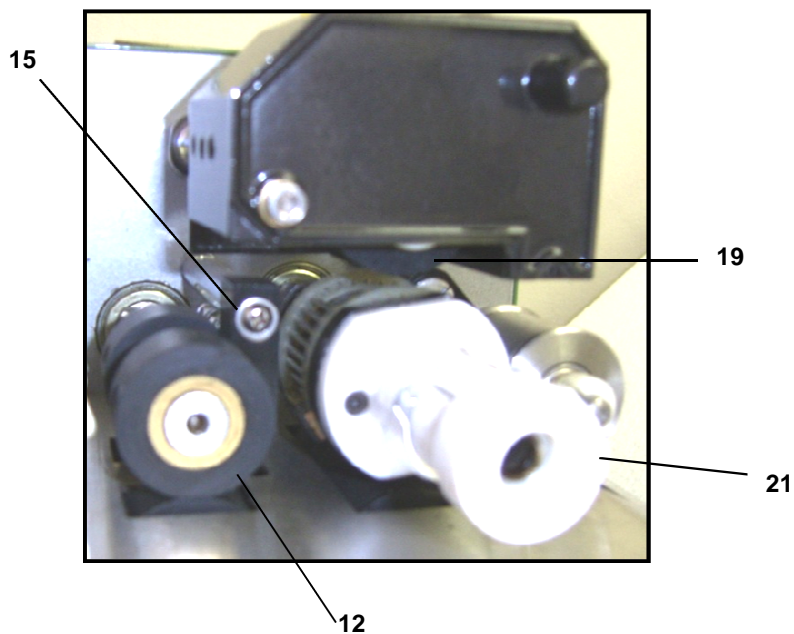

MY-380F IMPRINTER

Parts DIAGRAM

MyBinding.com
5500 NE Moore Court
Hillsboro, OR 97124
Toll Free: 1-800-944-4573
Local: 503-640-5920