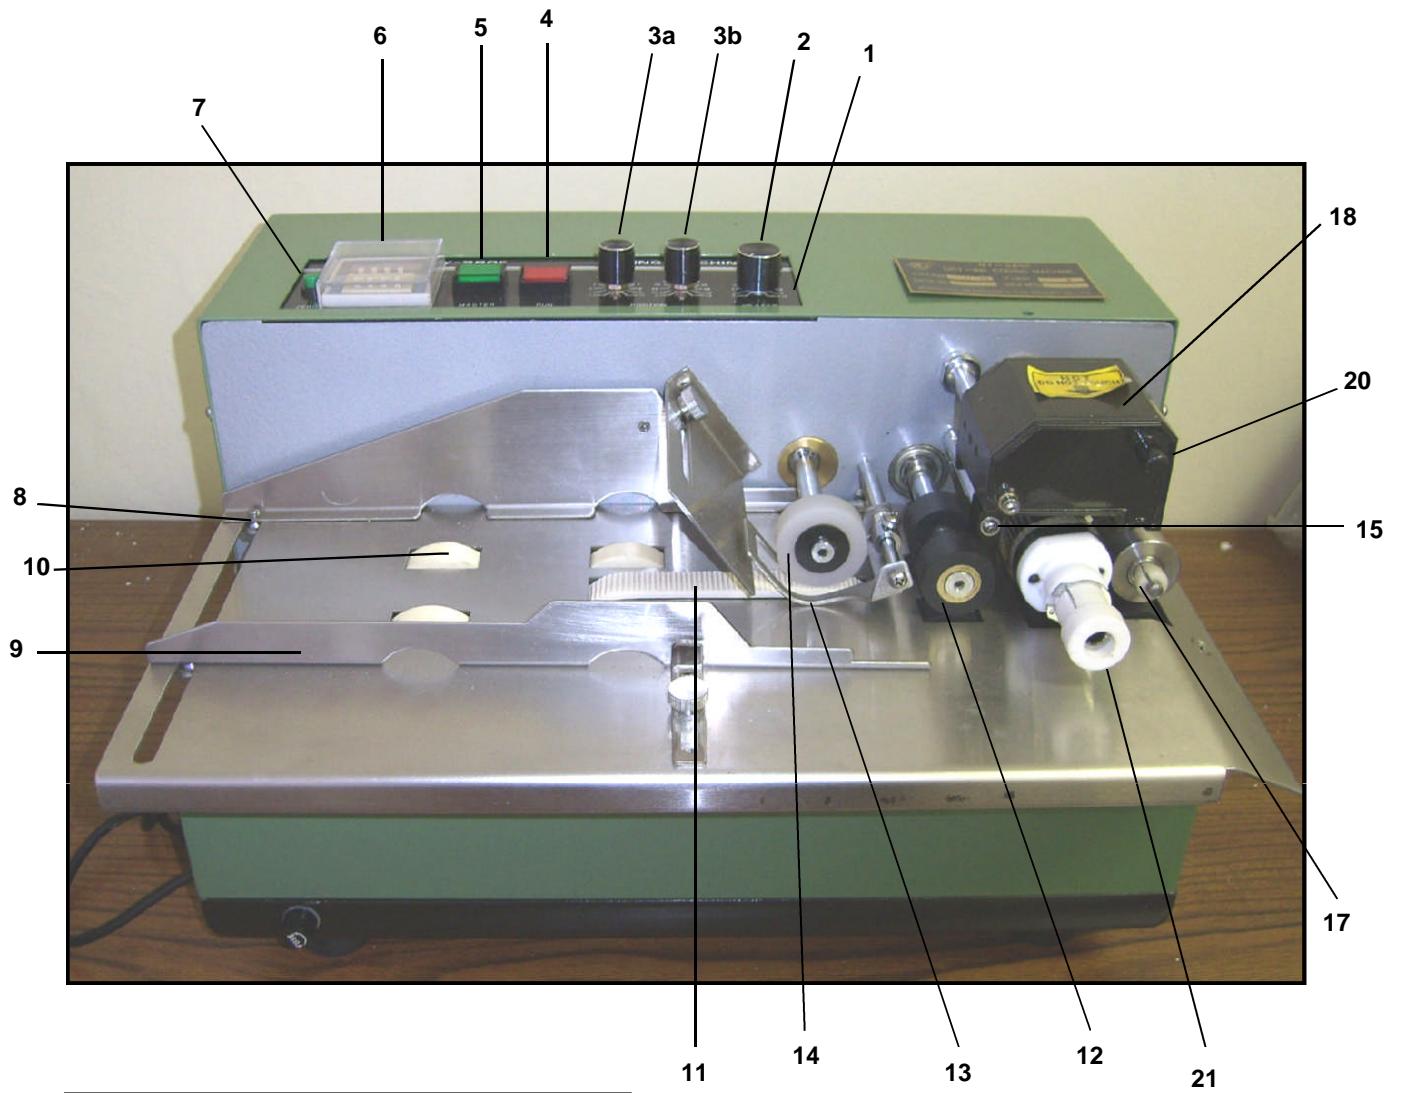

MY-380F IMPRINTER

Parts DIAGRAM

MyBinding.com
5500 NE Moore Court
Hillsboro, OR 97124
Toll Free: 1-800-944-4573
Local: 503-640-5920