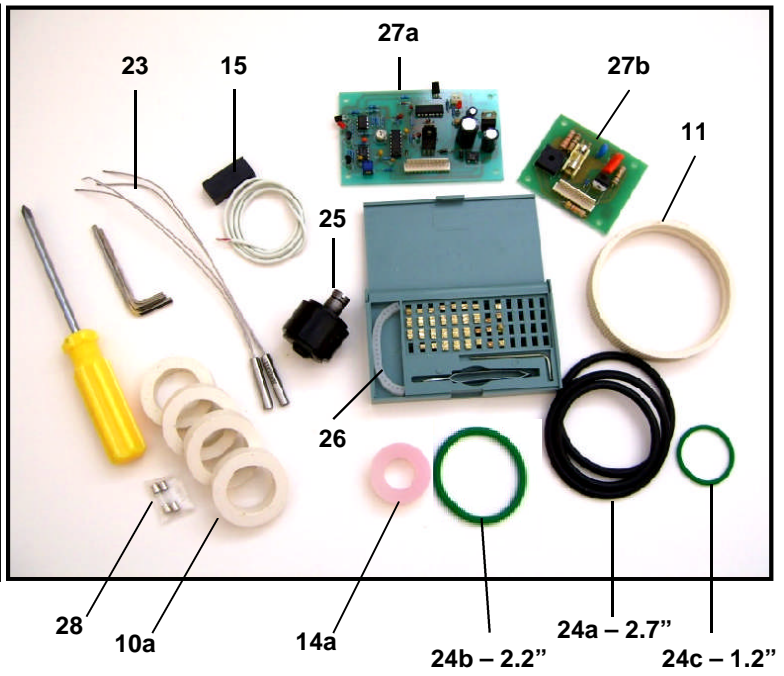

MY-380F IMPRINTER

Parts DIAGRAM

Top View

MyBinding.com
 5500 NE Moore Court
 Hillsboro, OR 97124
 Toll Free: 1-800-944-4573
 Local: 503-640-5920

■ MY-380F IMPRINTER

Parts DIAGRAM

No.	Description	No.	Description
1	Control Panel	24b	O-ring 2.2" x 0.22 (Green)
2	Heater Adjustment/Potentiometer 1M/47K/500K	24C	O-ring 1.2" ID x 0.11 (Green)
2a	Knob for Heater & Position Adjustment	25	Clam
3a	Position Coarse Adjustment/Potentiometer (Knob, see 2a)	26	Silicone Pin/Typeset Stopper/Holds Type in Place on #16
3b	Position Fine Adjustment/Potentiometer (Knob see 2a) 1m/47k/500k	27a	PC Board Big B210-1 200209
4	Run (Red) Switch	27b	PC Board Small B209-1 200209
5	Master (Green) Switch	28	PC Board Fuse
6	Temperature Controller & Counter JS48SJ	29a	Wheel Belt, 70xL037
7	Zero Count	29b	Wheel Belt, 90 x L037
8	Guide Adjustment Screw	29c	Wheel Belt, 150 x L037
9	Feeding Guide/Belt 6x4x785	30	Spring
10	Feeding Roller (White)	31	Type Set, Letter, Number
11	Feeding Belt	32	Type Set A-Z, 10.5 PT-T
12	Feeding Sub Roller (Black)	33	Type Set 0-9, 10.5 PT-T
13	Pressure Sheer	34	Complete Type Set A-Z, 0-9, 10.5 PT-T
14	Ex central Feeding Wheel	35	Type Set Box
14a	Ex central FW Silicone Rubber Ring	36	Power Cord
15	Sensor	37	Rubber Foot
16	Printing Wheel/Letter Holder	38	Transformer, Small
17	Out Roller	38a	Transformer, Big
18	Heating Block	39	Solenoid
19	Ink Roller 30mm/Black IT-IR-30-Blk	40	Motor
19a	Ink Roller, 30mm, Blue, IT-IR-30-Blu	41	Clutch Assembly
19b	Ink Roller, 30mm, Red, IT-IR-30-Red	42	Carbon Brush/Printer
19c	Ink Roller, 30mm, Yellow, IT-IR-30-Ylw	43	Electromagnetic Assembly
19d	Ink Roller Stop/Ink Roller Holder/Stop Bush	44	Printer Axle (Inside Heating Block)
20	Cover for Heating Block	45	Thermostate
21	Printing Wheel Stop	45	Printer Wheel Core
22	Stamping Roller	46	Printer Wheel
23	Heating Element/Tube, 6x35mm, 110V, 60w	47	Capacitor for Motor Driving
24a	O-ring 2.7" ID x 0.21 (Blk or Grn)	48	Ink Wheel Holder