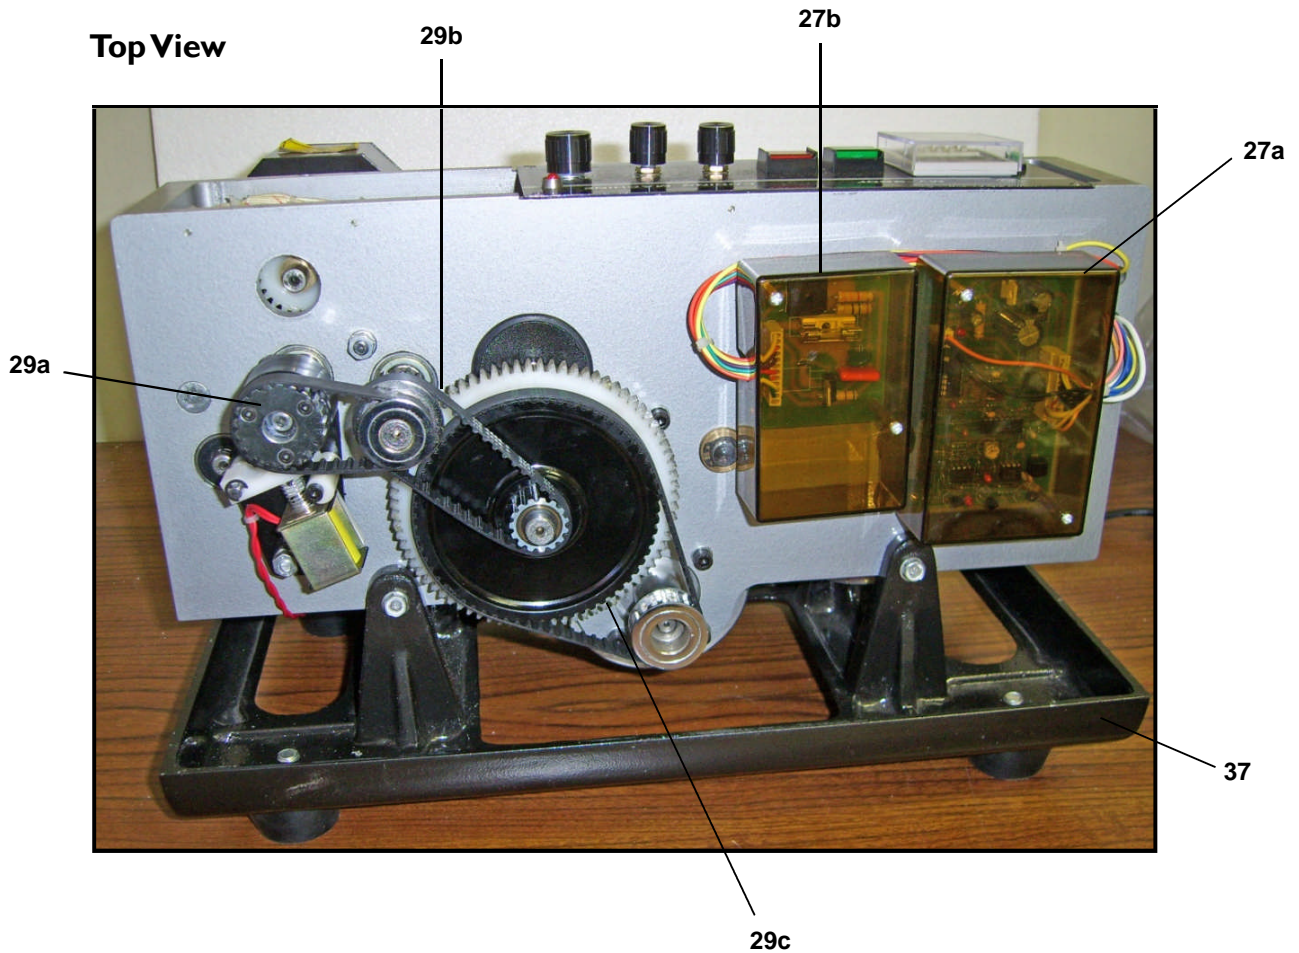

MY-380F IMPRINTER

Parts DIAGRAM

Top View

MyBinding.com
 5500 NE Moore Court
 Hillsboro, OR 97124
 Toll Free: 1-800-944-4573
 Local: 503-640-5920

■ MY-380F IMPRINTER

Parts DIAGRAM

No.	Description	No.	Description
1	Control Panel	24b	O-ring 2.2" x 0.22 (Green)
2	Heater Adjustment/Potentiometer 1M/47K/500K	24C	O-ring 1.2" ID x 0.11 (Green)
2a	Knob for Heater & Position Adjustment	25	Clam
3a	Position Coarse Adjustment/Potentiometer (Knob, see 2a)	26	Silicone Pin/Typeset Stopper/Holds Type in Place on #16
3b	Position Fine Adjustment/Potentiometer (Knob see 2a) 1m/47k/500k	27a	PC Board Big B210-1 200209
4	Run (Red) Switch	27b	PC Board Small B209-1 200209
5	Master (Green) Switch	28	PC Board Fuse
6	Temperature Controller & Counter JS48SJ	29a	Wheel Belt, 70xL037
7	Zero Count	29b	Wheel Belt, 90 x L037
8	Guide Adjustment Screw	29c	Wheel Belt, 150 x L037
9	Feeding Guide/Belt 6x4x785	30	Spring
10	Feeding Roller (White)	31	Type Set, Letter, Number
11	Feeding Belt	32	Type Set A-Z, 10.5 PT-T
12	Feeding Sub Roller (Black)	33	Type Set 0-9, 10.5 PT-T
13	Pressure Sheer	34	Complete Type Set A-Z, 0-9, 10.5 PT-T
14	Ex central Feeding Wheel	35	Type Set Box
14a	Ex central FW Silicone Rubber Ring	36	Power Cord
15	Sensor	37	Rubber Foot
16	Printing Wheel/Letter Holder	38	Transformer, Small
17	Out Roller	38a	Transformer, Big
18	Heating Block	39	Solenoid
19	Ink Roller 30mm/Black IT-IR-30-Blk	40	Motor
19a	Ink Roller, 30mm, Blue, IT-IR-30-Blu	41	Clutch Assembly
19b	Ink Roller, 30mm, Red, IT-IR-30-Red	42	Carbon Brush/Printer
19c	Ink Roller, 30mm, Yellow, IT-IR-30-Ylw	43	Electromagnetic Assembly
19d	Ink Roller Stop/Ink Roller Holder/Stop Bush	44	Printer Axle (Inside Heating Block)
20	Cover for Heating Block	45	Thermostate
21	Printing Wheel Stop	45	Printer Wheel Core
22	Stamping Roller	46	Printer Wheel
23	Heating Element/Tube, 6x35mm, 110V, 60w	47	Capacitor for Motor Driving
24a	O-ring 2.7" ID x 0.21 (Blk or Grn)	48	Ink Wheel Holder