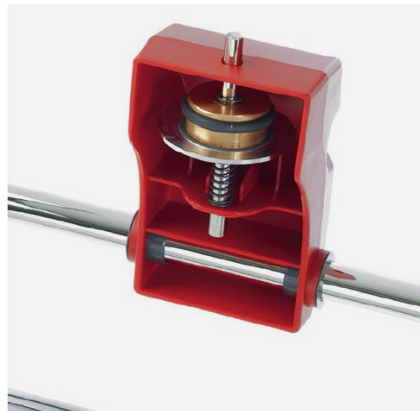

***MBM Triumph 0135 53''
Large Format Rotary
Paper Trimmer - KU0500***

Product Spec Sheet

Provided by

MyBinding.com
When Image Matters.

Call Us at 1-800-944-4573

TRIUMPH® 0135

High-quality, manual rotary trimmer
for office and graphic applications.
Precise cuts up to 53" cutting length.

Suitable for cutting and trimming of blueprints, paper and foils, drawings, plans, photos, posters or similar digital printouts. Slotted side brackets for cutting oversized formats. Smooth running safety cutting head with self sharpening rotary blade made from special hardened steel. Counter blade made of stainless knife steel. Automatic clamping system with transparent clamp bar. High quality, anodized aluminum cutting table. Two measuring scales (cm). Robust side brackets made of impact-resistant ABS plastic material. Precise cross bar for easy sliding of the safety cutting head. Four non-slip rubber feet. Color: aluminum gray/white. With sturdy metal stand and practical collection tray for trimmings.

TRIUMPH® 0135

Features

SAFETY CUTTING HEAD

Safety cutting head with self sharpening rotary blade for efficient, precise and safe cutting.

ROTARY BLADE

The self-sharpening rotary blade is made of special hardened high-quality steel.